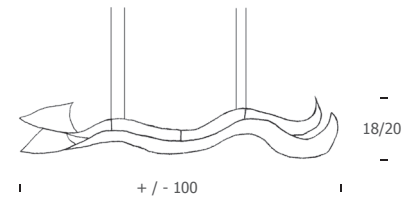

## A TEMPO PERSO 100a2

Suspension lamp  
hand-thumped aluminium  
cm 100X20

Aluminium base  
cm 32X5,5X3,5

4 steel cables cm 200  
Silicon cable cm 200

2 led COB  
10W - max 250mA  
2200 Lm emitted  
3000°K - CRI>85  
Power supply included  
• Dimmable on request