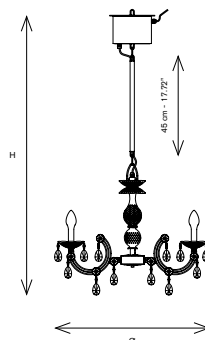

DRYLIGHT S6

CE IP65  

TECHNICAL INFORMATION

Ø 68 cm / 26.77"
H 125 cm / 49.21"

WT EXTREME 5.3 kg / 11.68 lb
WT PREMIUM 6.7 kg / 14.77 lb

DRYLIGHT LED WHITE:
6 x LED: 18 W tot. 960 lm

DRYLIGHT LED RGB-W:
6 x LED: 24 W tot.

DRYLIGHT RGB - W - LED

DRYLIGHT S6

CE IP65  

TECHNICAL INFORMATION

Ø 68 cm / 26.77"
H 125 cm / 49.21"

WT EXTREME 5.3 kg / 11.68 lb
WT PREMIUM 6.7 kg / 14.77 lb

DRYLIGHT LED WHITE:
6 x LED: 18 W tot. 960 lm

DRYLIGHT LED RGB-W:
6 x LED: 24 W tot.