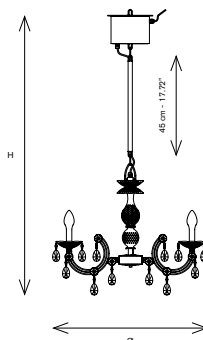

DRYLIGHT S6

CE IP65  

TECHNICAL INFORMATION

Ø 68 cm / 26.77"
H 125 cm / 49.21"

WT EXTREME 5.3 kg / 11.68 lb
WT PREMIUM 6.7 kg / 14.77 lb

DRYLIGHT LED WHITE:
6 x LED: 18 W tot. 960 lm

DRYLIGHT LED RGB-W:
6 x LED: 24 W tot.

DRYLIGHT RGB - W - LED

DRYLIGHT S6

CE IP65  

TECHNICAL INFORMATION

Ø 68 cm / 26.77"
H 125 cm / 49.21"

WT EXTREME 5.3 kg / 11.68 lb
WT PREMIUM 6.7 kg / 14.77 lb

DRYLIGHT LED WHITE:
6 x LED: 18 W tot. 960 lm

DRYLIGHT LED RGB-W:
6 x LED: 24 W tot.