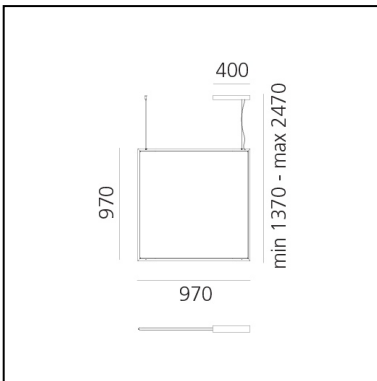

Discovery Space Square - TW - Bronze - App Compatible

Ernesto Gismondi

IP20    **TW** Dimmerable: 

LUMINAIRE

- Watt: **44W**
- Voltage: **220-240V**
- Delivered lumens output: **Warm 2579 Cold 2739lm**
- CCT: **2700-6500K**
- Efficiency: **100%**
- Efficacy: **62.25lm/W**
- CRI: **80**
- Dimmable Typology: **APP**

DIMENSIONS

- Length: **cm 97**
- Width: **cm 1.7**
- Height: **cm 97**
- Max Height from ceiling: **cm 247**

SOURCES INCLUDED

- Category: **Led TW**
- Number: **1**
- Watt: **42W**
- Color Tolerance: **MacAdam 3SDCM**
- Service Life: **L90 (6K) 50000h**