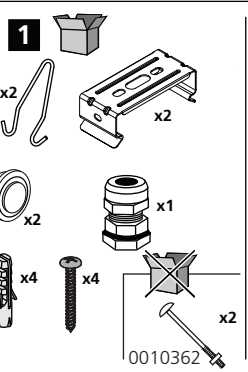

	L	H	W	F	E
600mm	650	88	89	370	100
1200mm	1200	88	89	820	200
1500mm	1500	88	89	1120	200

3 ⚡ 230-240V

x6 - 600mm LED
 x10 - 1200mm LED
 x12 - 1500mm LED