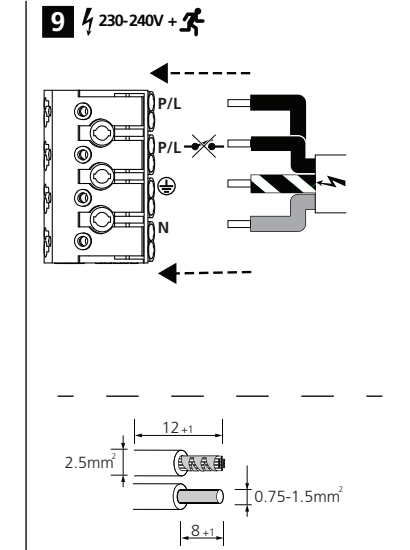

	L	H	W	F	E
600mm	650	88	89	370	100
1200mm	1200	88	89	820	200
1500mm	1500	88	89	1120	200

3 ⚡ 230-240V

x6 - 600mm LED
 x10 - 1200mm LED
 x12 - 1500mm LED