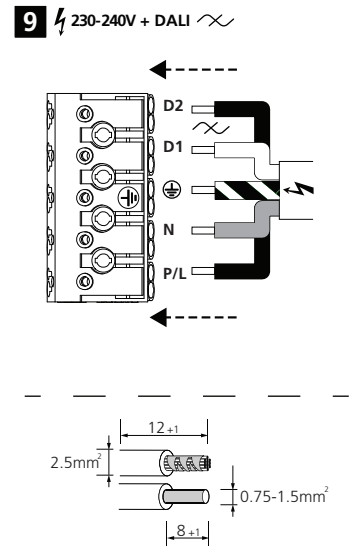

	L	H	W	F	E
600mm	650	88	89	370	100
1200mm	1200	88	89	820	200
1500mm	1500	88	89	1120	200

3 ⚡ 230-240V

x6 - 600mm LED
 x10 - 1200mm LED
 x12 - 1500mm LED