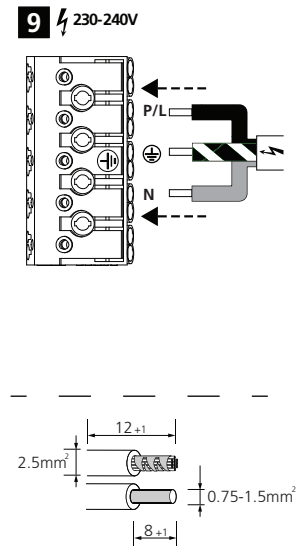

	L	H	W	F	E
600mm	650	88	89	370	100
1200mm	1200	88	89	820	200
1500mm	1500	88	89	1120	200

3 ⚡ 230-240V

x6 - 600mm LED
 x10 - 1200mm LED
 x12 - 1500mm LED