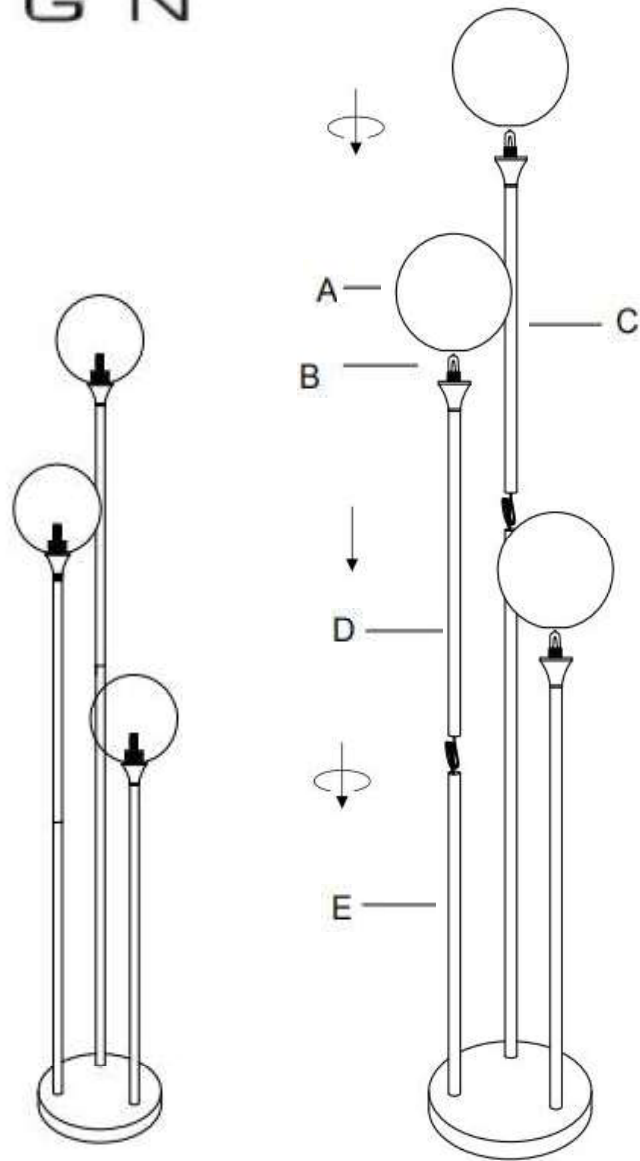

KARE
DESIGN

51762 Floor Lamp

NO	A	B	C	D	E
TYPE					
QTY	3PCS	not included	1PCS	1PCS	1PCS