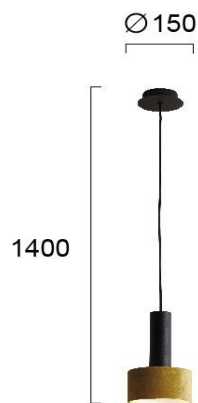

Product Datasheet

Code	4258300
Description	Pendant Light Gold Arietta
Family	ARIETTA
Type	PENDANT
Type of Lamp	GU10
Watt	MAX 40W
Volt	220-240 VAC
Hertz	50-60 Hz
Class	II
IP	IP20
Environment	Indoor
Color	GOLD VELVET / BLACK
Material	FABRIC SHADE / ELECTROSTATIC PAINTED STEEL
Length	D:150
Height	H:1400
Width	