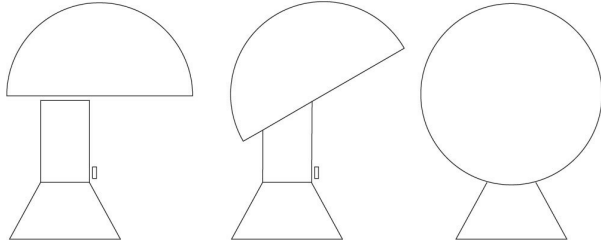

Dimensions

Width:	-
Height:	28 cm
Length:	-
Depth:	-
Diameter:	22 cm

Hole Diameter:	-
Hole Depth:	-
Net weight:	1,5 Kg

Light Source

Watt:	5,3W E27
Lumen:	320 lm
Light Source:	led
CRI:	>80
duration:	25000
Energy degree:	A+

Device Specifications

Type of emission:	direct/indirect	Power cable length:	200 cm	Driver:	-
Power:	-	Steel cable length:	-	Power supply assembly:	-
Light output:	-	Glow Wire Test:	-	Power supply:	-
Beam angle:	-	Impact Resistance:	-	Type of dimming:	-
				Voltage:	230 - 110V

Dimensions

Width: -
Height: 28 cm
Length: -
Depth: -
Diameter: 22 cm

Hole Diameter: -
Hole Depth: -
Net weight: 1,5 Kg

elmetto 685/NE
design elio martinelli, 1976