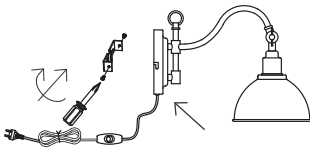

1

2

3

Contents

- A. Base in iron
- B. Shade in iron

Not included with purchase

Light source E27 bulb, max 40W or 6W LED.

Remember to use a LED bulb. Led bulbs use up to 85% less electricity than a traditional light bulb.

Cleaning instructions

Product may be cleaned only after it has been switched off and cooled down.

Prevent moisture from getting to the lamp connections or power supplying elements.

Wipe the surface with a soft, damp sponge or cloth and wipe immediately with a dry cloth.