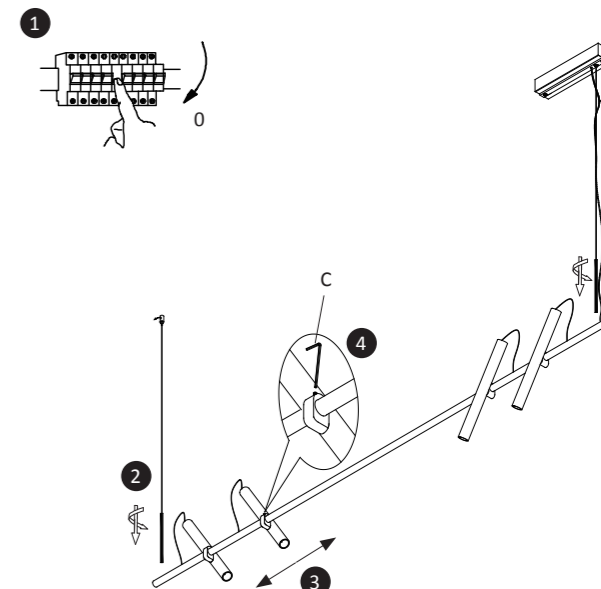

836554

230V / 50Hz~

LED 4x LED-Board 10V DC / 6W

2x A 2x B (M4) 1x C 2x D

1x E 1x F (M3) 1x G

4

5

6