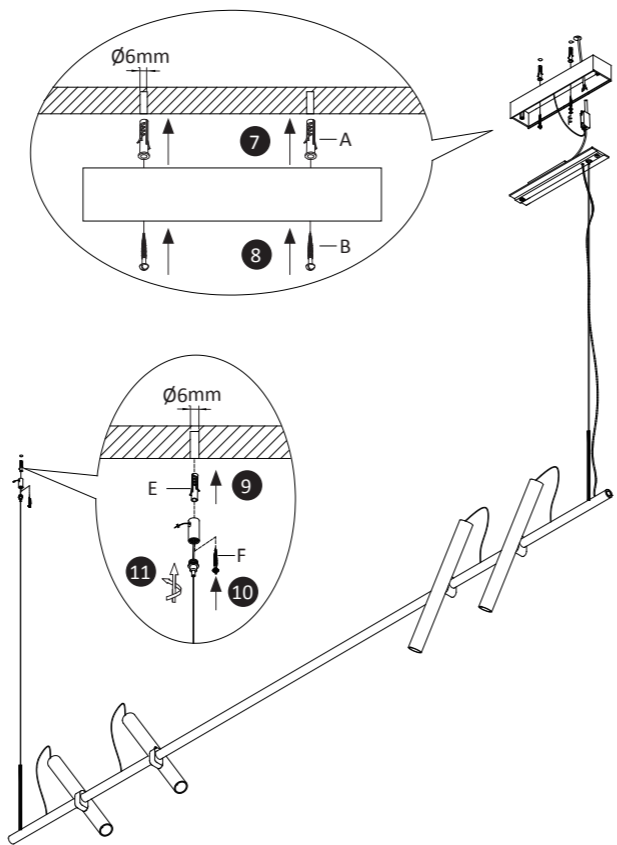

836554

230V / 50Hz~

LED 4x LED-Board 10V DC / 6W

2x A 2x B (M4) 1x C 2x D

1x E 1x F (M3) 1x G

4

5

6