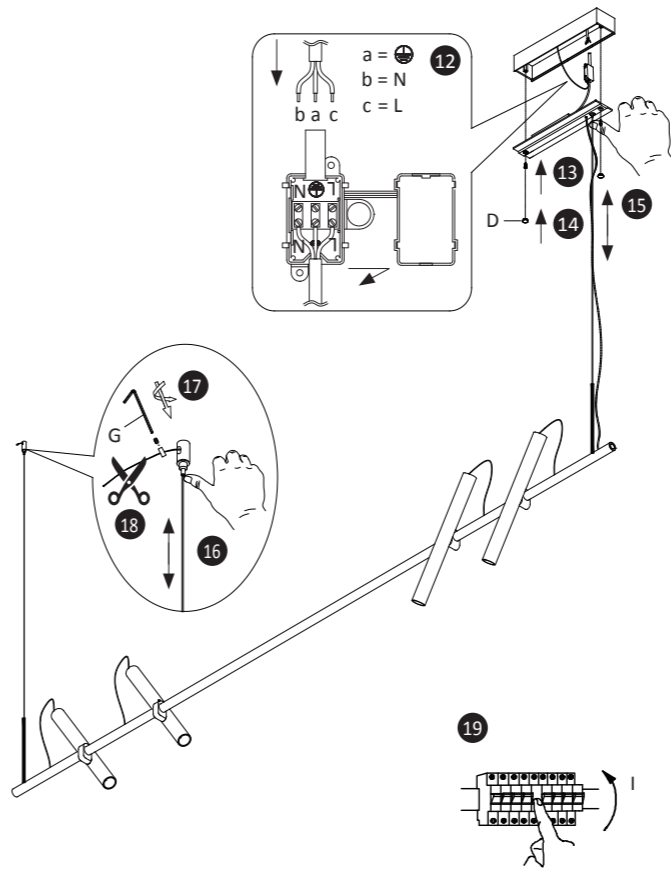

836554

230V / 50Hz~

LED 4x LED-Board 10V DC / 6W

2x A 2x B (M4) 1x C 2x D

1x E 1x F (M3) 1x G

4

5

6