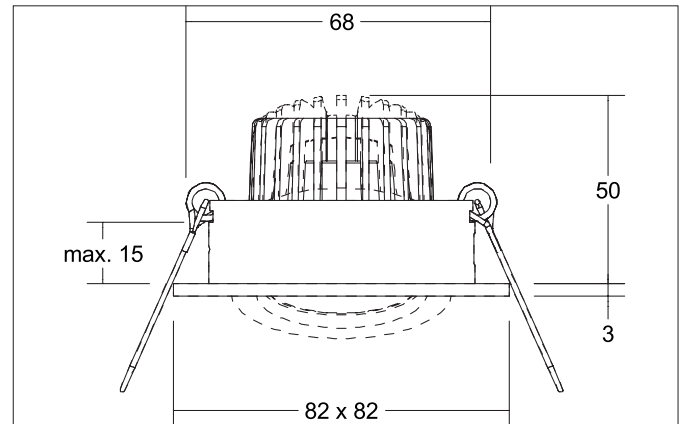

TIRREL-S LED recessed spot set, DALI dimmable, incl. connection**box**

Article no. 41444643

Light.
For Generations.**Tender**

LED recessed spot set, DALI dimmable, incl. connection box, Square. Toolless ceiling installation by installation springs. Ceiling cut-out Ø 68 mm, Installation depth 50 mm, Length 82 mm, Width 82 mm, Weight 0,285 kg, Reflector silver with rotationssymmetrical, deep, wide distributed light intensity. optimal light distribution due to a glass transparent cover. Luminous flux 680 lm, Power 1 x 6 W, Light colour warm white, Correlated color temperature (CCT) 3.000 K, Colour rendering index CRI > 80, Housing material: Aluminium / Glass, Colour: Chrome, Permissible ambient temperature (ta): -20 °C - +25 °C, Protection class (EN 61140): II, Degree of protection (DIN EN 60529): IP20, .With electronic driver, DALI-2 dimmable.

Product Benefits

- LED recessed spot in square design made of solid aluminum with LED module 6 W (3,000 K) and dimmable DALI converter WITHOUT glow-in-the-dark effect.
- Ceiling cut-out 68 mm, diameter 82 mm, installation depth 50 mm, IP20.
- Pivoting range 25°.
- Large color variation. Without visible snap ring.
- Classic, formally restrained design.
- In the same optics also in GX5.3 or GU10 version and as a dimmable trailing-edge phase or DALI and as a loudspeaker version.
- In addition, in the same surface structure and in the same color also available in round design.

TIRREL-S LED recessed spot set, DALI dimmable, incl. connection**box**

Article no. 41444643

Light.
For Generations.

Article data	
Article no.	41444643
GTIN	4251433951148
Series name	TIRREL-S
Short description	LED recessed spot set, DALI dimmable, incl. connection box
Material	Aluminium / Glass
Colour	Chrome
Type of surface	Matt
Shape	Square
Built-in diameter	68 mm
Installation depth	50 mm
Length	82 mm
Width	82 mm
Height	3 mm
Scope of delivery	Incl. 5-pole connection box
Weight	0.285 kg