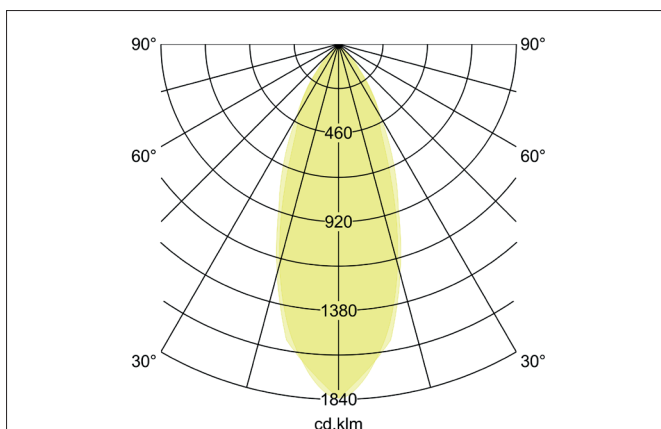

TIRREL-S LED recessed spot set, DALI dimmable, incl. connection**box**

Article no. 41444643

Light.
For Generations.**Tender**

LED recessed spot set, DALI dimmable, incl. connection box, Square. Toolless ceiling installation by installation springs. Ceiling cut-out Ø 68 mm, Installation depth 50 mm, Length 82 mm, Width 82 mm, Weight 0,285 kg, Reflector silver with rotationssymmetrical, deep, wide distributed light intensity. optimal light distribution due to a glass transparent cover. Luminous flux 680 lm, Power 1 x 6 W, Light colour warm white, Correlated color temperature (CCT) 3.000 K, Colour rendering index CRI > 80, Housing material: Aluminium / Glass, Colour: Chrome, Permissible ambient temperature (ta): -20 °C - +25 °C, Protection class (EN 61140): II, Degree of protection (DIN EN 60529): IP20, .With electronic driver, DALI-2 dimmable.

Product Benefits

- LED recessed spot in square design made of solid aluminum with LED module 6 W (3,000 K) and dimmable DALI converter WITHOUT glow-in-the-dark effect.
- Ceiling cut-out 68 mm, diameter 82 mm, installation depth 50 mm, IP20.
- Pivoting range 25°.
- Large color variation. Without visible snap ring.
- Classic, formally restrained design.
- In the same optics also in GX5.3 or GU10 version and as a dimmable trailing-edge phase or DALI and as a loudspeaker version.
- In addition, in the same surface structure and in the same color also available in round design.

Lighting technology	
Colour temperature	3.000 K
Light colour	White
Light output	Direct
Luminous flux	680 lm
System efficiency	113 lm/W
Colour rendering	CRI > 80
Reflector	High-gloss
Reflektorfarbe	silver
Beam angle	38°
Light sharing	Symmetric
Adjustable color temperature	No