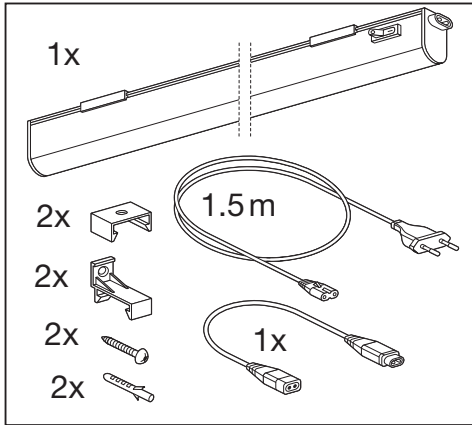

LED SWITCH BATTEN

	EAN	W	lm	K	C _{amb} (°C)	V~	mA	Hz	PF	
LED SWITCH BATTEN 0.3M 4W/830	4058075266681	4	450	3000	-20...+40	220-240	41	50/60	>0.5	0.1 kg
LED SWITCH BATTEN 0.3M 4W/840	4058075266704	4	450	4000	-20...+40	220-240	41	50/60	>0.5	0.1 kg
LED SWITCH BATTEN 0.6M 8W/830	4058075266728	8	900	3000	-20...+40	220-240	80	50/60	>0.5	0.1 kg
LED SWITCH BATTEN 0.6M 8W/840	4058075266742	8	900	4000	-20...+40	220-240	80	50/60	>0.5	0.1 kg
LED SWITCH BATTEN 0.9M 10W/830	4058075266865	10	1100	3000	-20...+40	220-240	100	50/60	>0.5	0.1 kg
LED SWITCH BATTEN 0.9M 10W/840	4058075266964	10	1100	4000	-20...+40	220-240	100	50/60	>0.5	0.1 kg
LED SWITCH BATTEN 1.2M 14W/830	4058075266988	14	1600	3000	-20...+40	220-240	140	50/60	>0.5	0.2 kg
LED SWITCH BATTEN 1.2M 14W/840	4058075267046	14	1600	4000	-20...+40	220-240	140	50/60	>0.5	0.2 kg

LED SWITCH BATTEN

	L x W x H [mm]
LED SWITCH BATTEN 0.3M	313x22x30
LED SWITCH BATTEN 0.6M	573x22x30
LED SWITCH BATTEN 0.9M	873x22x30
LED SWITCH BATTEN 1.2M	1173x22x30

2

	x
LED SWITCH BATTEN 0.3M	290mm
LED SWITCH BATTEN 0.6M	550mm
LED SWITCH BATTEN 0.9M	850mm
LED SWITCH BATTEN 1.2M	1150mm

3

	x
LED SWITCH BATTEN 0.3M	290mm
LED SWITCH BATTEN 0.6M	550mm
LED SWITCH BATTEN 0.9M	850mm
LED SWITCH BATTEN 1.2M	1150mm

4

“click”

“click”

LEDVANCE GmbH
Steinerne Furt 62
86167 Augsburg, Germany
www.ledvance.com