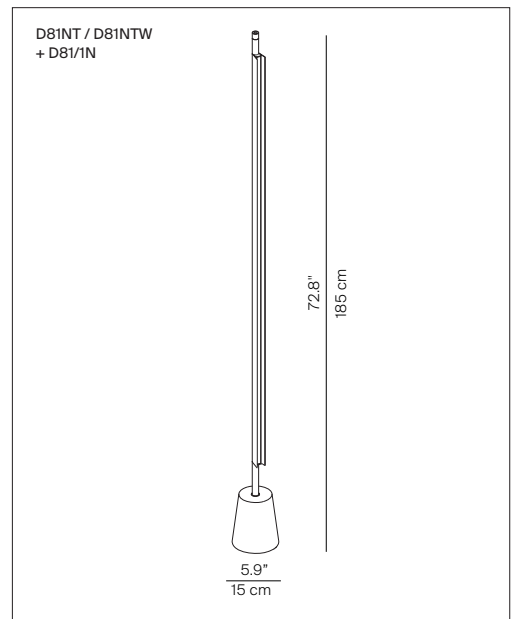

# COMPENDIUM

design Daniel Rybakken

**LUCE  
PLAN**

Type:	Floor	
Lamps:	D81NT LED 43W <sup>(1)</sup> 3000K alu/brass: 1.289 lm - black: 1.015 lm D81NTW LED 43W <sup>(1)</sup> 2700K alu/brass: 1.202 lm - black: 946 lm	EEL: A EEL: A
Product use:	Indoor	
Materials:	Profile in extruded aluminum anodized in various colors. Base in die-cast zinc-alloy, dimmer mounted on the power cord	
Colors:	Black, brass, aluminium	
Description	Compendium stands out for the evocative graphic-sculptural impact of its slim silhouette.	
Rating:	  220-240 V ~ 50/60 Hz IP20	
Marking:		

Reference code :	Structure	
D81NT	1D81NT000030	brass
3000K	1D81NT000020	alu
	1D81NT000001	black
D81NTW	1D81NTW000030	brass
2700K	1D81NTW000020	alu
	1D81NTW000001	black
Base		
D81/1N	1D81N/100001	black