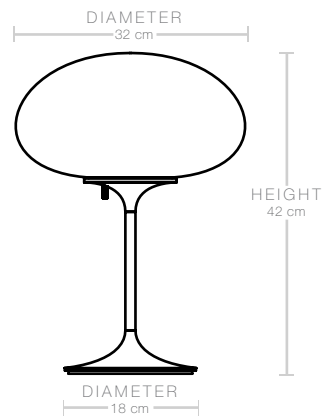

DESCRIPTION

The Stemlite (1962) was the first 'total look' lamp, a pioneering new typology conceived by American Designer Bill Curry, which replaced the traditional base-plus-shade form with a single self-contained unit comprising interchangeable modules. His debut design, the much-emulated Stemlite, was named "most influential lamp of the year" by Industrial Design Magazine in 1965, used on the set of the original Star Trek TV series, and remained in production until 1977. Now remastered by GUBI after almost half a century, the new collection comprises two table lamps, two floor lamps and a new pendant – a simple inversion of the original design – in a contemporary yet authentic color palette.

Today's Stemlite remains true to Curry's designs, comprising three of the original heights: two table heights, one of which was originally conceived as a floor lamp and the original floor lamp height. A second, taller floor lamp has been added and a pendant light has been engineered by simply flipping the original design upside-down. A counterweight has been hidden in the negative space created by the geometry of the foot of the upright lamps to meet contemporary safety requirements regarding stability and versions of the floor and pendant lights with new larger globes are also available.

Dimensions & Weight

LAMP HEIGHT	42 cm
LAMP STAND	Ø18 cm
SHADE DIAMETER	Ø32 cm
SHADE HEIGHT	17 cm
CORD LENGTH	220 cm
TOTAL WEIGHT	3.6 kg

Packaging - Base

NUMBER OF PARCELS	1
PACKAGING LENGTH	36 cm
PACKAGING WIDTH	25 cm
PACKAGING HEIGHT	21.5 cm
PACKAGING WEIGHT	0.9 kg
GROSS WEIGHT	3.3 kg

Packaging - Shade

NUMBER OF PARCELS	1
PACKAGING LENGTH	38 cm
PACKAGING WIDTH	22 cm
PACKAGING HEIGHT	38 cm
PACKAGING WEIGHT	0.7 kg
GROSS WEIGHT	1.8 kg

Electrical Specifications

BULB SOCKET	E27
RECOMMENDED BULB	5W LED, 450 - 500 lumen, (Max W 10LED)
SWITCH	Rotary on/off, and Dimmable on base
VOLTAGE	240V
BULB INCLUDED	No
PLUG TYPE	EU - Type C, 2pin