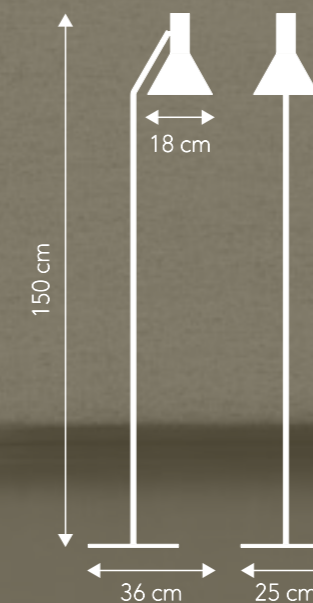

LYSS.

Designer: Toni Rie

METAL FLOOR LAMP.

Materials:
Metal plated
Painted white inside

Cord:
300 cm fabric

On/off:
Foot switch on cord

Socket/bulb (not incl.)
E27 max. 25W
Learn more about e.g. Kelvin, Lumen, Watt - see our homepage. [Click here.](#)

Weight:
3.4 kg.

Box dimensions:
28x91x16 cm
4.6 kg. gross

Assembly Instructions:
See and/or download [here.](#)

Press release:
Please feel free to use our press release. [Click here.](#)

High resolution images:
If you need high resolution images - see our images of this model [here.](#)

Instagram ready images.
The correct format for Instagram images can be downloaded [here.](#)