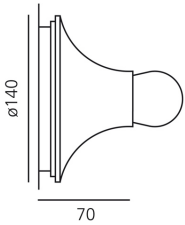

Teti White

Vico Magistretti

IP20   Dimmerable:  

LUMINAIRE

- Watt: **30W**
- Voltage: **220V-240V**

Notes

Packaged individually. It is possible to create multiple configurations.

PRODUCT CODE: A048120

FEATURES

- Article Code: **A048120**
- Colour: **White**
- Installation: **CeilingWall**
- Material: **Polycarbonate**
- Series: **Design Collection**
- Environment: **Indoor**
- Area contract: **Residential**
- Emission: **Direct**
- design by: **Vico Magistretti**

DIMENSIONS

- Width: **cm 7**
- Diameter: **cm 14**

NOT INCLUDED SOURCES

- Category: **HALO**
- Number: **1**
- Watt: **30W**
- Socket: **E27**
- Color temperature (K): **2800K**

ALTERNATIVE SOURCES

- Category: **LED RETROFIT**
- Number: **1**
- Watt: **6W**
- Delivered lumens output: **470lm**
- Socket: **E27**