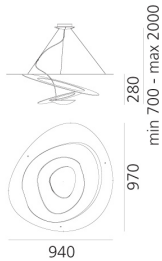

Pirce Suspension - White

Giuseppe Maurizio Scutellà

IP 20     Dimmerable: 

LUMINAIRE

- Watt: **330W**
- Voltage: **220V-240V**
- Delivered lumens output: **4087lm**
- CCT: **3000K**
- Efficiency: **71%**
- Efficacy: **12.38lm/W**
- CRI: **100**

DIMENSIONS

- Length: **cm 94**
- Width: **cm 97**
- Height: **cm 28**
- Max Height from ceiling: **cm 200**
- Glow Wire Test: **650°**

NOT INCLUDED SOURCES

- Category: **HALO**
- Number: **1**
- Lbs: **R7s**
- Watt: **330W**
- Color temperature (K): **2950K**
- Class: **A**