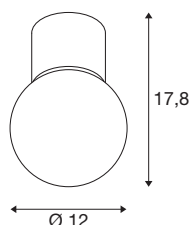

VARYT

ceiling-mounted light, round, 1x max. 6W E14, white

The VARYT ceiling-mounted light brings modern, elegant and exclusive SLV design to every bathroom. The high-quality aluminium and steel-finished lights are available in four trendsetting colours. The white Triplex glass shade emits a homogenous light that transforms any angle into a feel-good oasis. Thanks to its IP44 protection class, the VARYT is naturally also protected against water spray.

TECHNICAL DATA

Item no.	1007606
Socket	E14
Lamp	C35
Number of sockets	1
Lamps included	No
IP Code	IP44
Impact resistance class	IK 02
Assembly	Surface
Assembly details	Ceiling
Primary nominal voltage	220-240V ~50/60Hz
Safety class	I
Wattage	6 W
Minimum ambient temperature	-20 °C
Maximum ambient temperature	40 °C
Temperature at glass (light emission)	27.9 °C
Color	white
Height	17.8 cm
Diameter	12 cm
Net weight	0.52 kg
Gross weight	0.556 kg
BIG WHITE Page	251