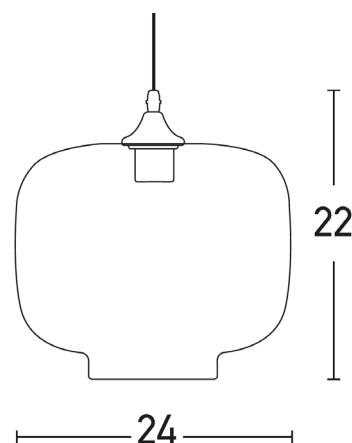

Interior Lighting

14102 Pendant light

Bulb:	1xE27, MAX 40W
Voltage:	220-240V
Operating Frequency:	50/60HZ
IP:	IP20
Class:	I
Color:	Smoked Grey
Material:	Glass
Cable Length:	150 cm
Height:	22 cm
Diameter:	24 cm
Net Weight:	1,7 kg

Description

Modern pendant light from glass, in smoked grey color.

E27
LAMP

5213006844706

PRODUCT DATA SHEET