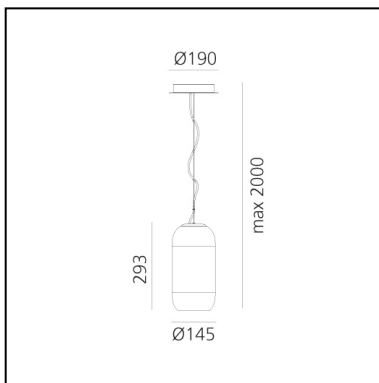

Gople Mini Suspension - White/White

BIG - Bjarke Ingels Group

IP20    Dimmerable: 

LUMINAIRE

- Watt: **5,7W**
- Delivered lumens output: **440lm**
- CCT: **2700K**
- Efficiency: **94%**
- Efficacy: **87.91lm/W**
- CRI: **80**

PRODUCT CODE: 1406220A

FEATURES

- Article Code: **1406220A**
- Colour: **White/White**
- Installation: **Suspension**
- Material: **Blown glass, aluminium**
- Series: **Design Collection**
- Environment: **Indoor**
- design by: **BIG - Bjarke Ingels Group**

DIMENSIONS

- Height: **cm 29**
- Diameter: **cm 14.5**
- Base Diameter: **cm 19**
- Max Height from ceiling: **cm 200**

SOURCES NOT INCLUDED

- Category: **LED RETROFIT**
- Number: **1**
- Watt: **6W**
- Socket: **E14**