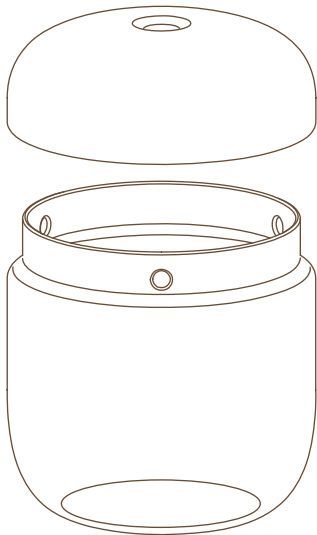

IN THE BOX

Find assembly videos by using the QR code
or by going online at our website [umage.com/instructions](https://www.umage.com/instructions)