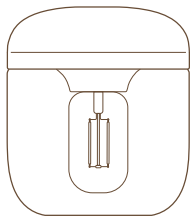

4

5

E27/E26

MAX 15W LED bulb

Silvia medium | steel

Sine felt grey

Eos micro | white

Eos large | light grey