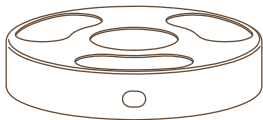

IN THE BOX

Find assembly videos by using the QR code
or by going online at our website [umage.com/instructions](https://www.umage.com/instructions)