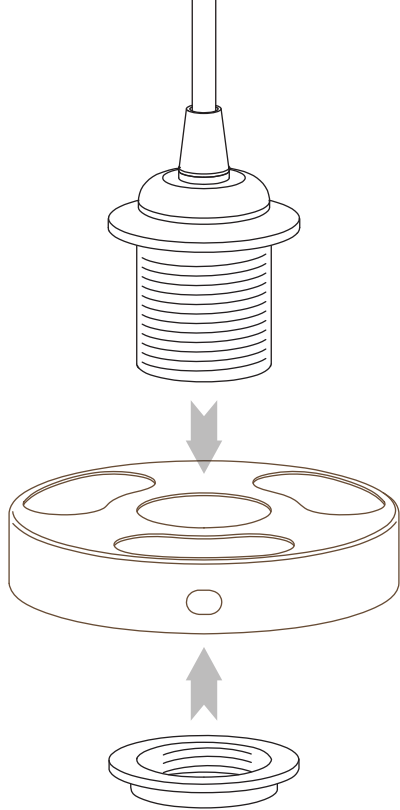

Acorn

assembly guide

U.M.A.G.E.

IN THE BOX

Find assembly videos by using the QR code
or by going online at our website [umage.com/instructions](https://www.umage.com/instructions)

1

2

3

4

5

E27/E26

MAX 15W LED bulb

Silvia medium | steel

Sine felt grey

Eos micro | white

Eos large | light grey