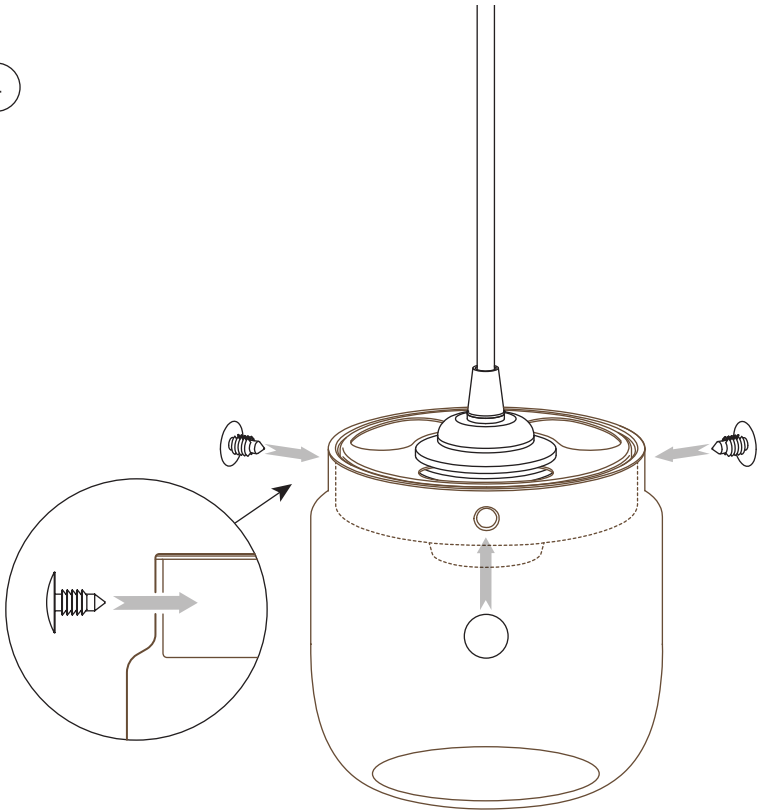

4

5

E27/E26

MAX 15W LED bulb

Silvia medium | steel

Sine felt grey

Eos micro | white

Eos large | light grey