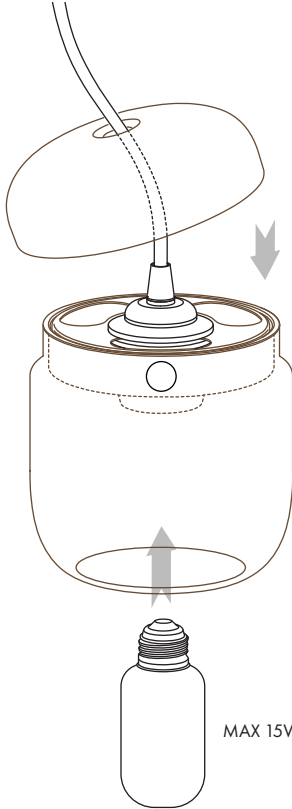

Acorn

assembly guide

U.M.A.G.E.

IN THE BOX

Find assembly videos by using the QR code
or by going online at our website [umage.com/instructions](https://www.umage.com/instructions)

1

2

3

4

5

E27/E26

MAX 15W LED bulb

Silvia medium | steel

Sine felt grey

Eos micro | white

Eos large | light grey