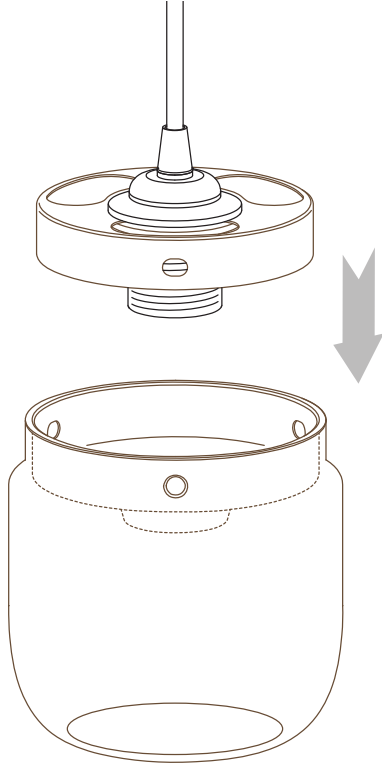

Acorn

assembly guide

U.M.A.G.E.

IN THE BOX

Find assembly videos by using the QR code
or by going online at our website [umage.com/instructions](https://www.umage.com/instructions)

1

2

3

4

5

E27/E26

MAX 15W LED bulb

Silvia medium | steel

Sine felt grey

Eos micro | white

Eos large | light grey