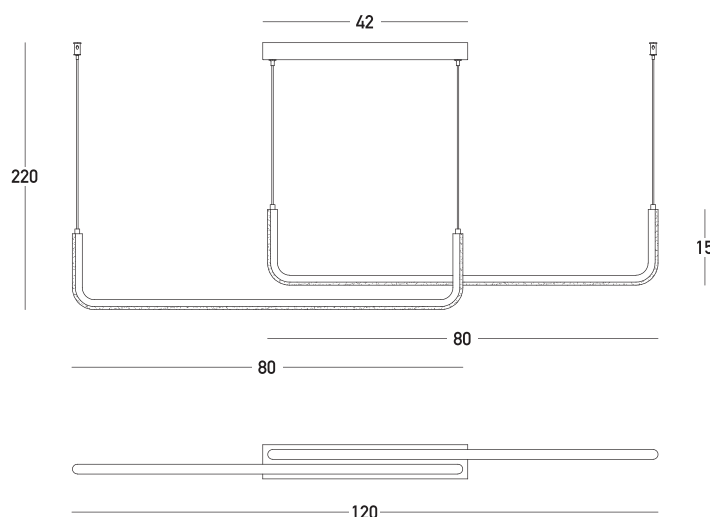

## Indoor Lighting

Power	40W
Voltage	220-240V
Operating Frequency	50/60Hz
Color Temperature	3000K
Lumen	4500Lm
Cri	80
Dimensions	L: 120cm W: 7cm H: 220cm
Base	L: 42cm W: 7cm H: 3.5cm
Dimmable Triac	<input type="radio"/>
Material	Metal-Aluminum-Silicon
Special Feature	200cm Cable Adjustable

## Description

Two-light linear LED light in a rail arrangement made of metal, aluminum and silicone, in black matte shade.

5213010017608

www.zambelislights.gr | www.zambelislights.com