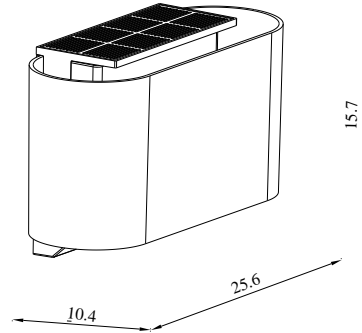

# PIOLA | SOLAR LIGHT | WHITE

2418051001

nordlux®

Voltage (V): 3,7 Volt  
IP degree: IP44  
Class (Class 1, Class 2, Class 3):  
Class 3 (12V)  
Socket type: SolarLed  
Parallel connection: False

Primary material: Plastic  
Secondary material: Plastic  
Colour: White

Height (cm): 15.7  
Width (cm): 25.6  
Length (cm): 25.6  
Projection (cm): 10.4

EAN: 5704924017537  
TUN: 2366798  
Item Number: 2418051001  
Pcs Per Master Carton: 3  
Sales Box Height (cm): 16.5

Sales Box Width(cm): 26.5  
Sales Box Depth (cm): 11  
Sales Box Volume m<sup>3</sup> : 0.0048  
Product net weight (kg): 0.6771