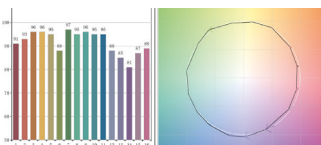

ILLUMINATION

CCT:	2700K
Lumens:	240 lm
Incandescent equiv.:	24W
Flicker:	<5%
Beam angle:	360°
Light source:	LED
CRI:	95Ra
R9:	70
TM30 - Rg	100
TM30 - Rf	90

IES/LDT photometry files
and product photography
available on request