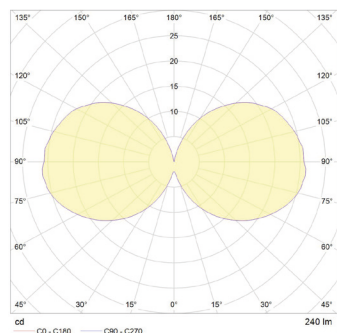

PLUTO

3W | 240 lm | 2700K

PLUT-3W-2700K-E27-NT

Pluto 3W 2700K E27 Non-Tinted LED Bulb

tala®

PHYSICAL

Bulb diameter:	45 mm
Bulb length:	72 mm
Glass shape:	G45
Base:	E27
Materials:	glass and nickel
Glass finish:	Clear
Weight:	16g
Max. working temp.:	Max. 40°C
IP rating:	IP54

ELECTRICAL

Power:	3W
Current:	0.01 A
Voltage:	220-240V~ V
Frequency:	50/60Hz
Power factor:	0.9
Efficiency:	80 lm/W
Lifetime:	30000 hrs

ILLUMINATION

CCT:	2700K
Lumens:	240 lm
Incandescent equiv.:	24W
Flicker:	<5%
Beam angle:	360°
Light source:	LED
CRI:	95Ra
R9:	70
TM30 - Rg	100
TM30 - Rf	90