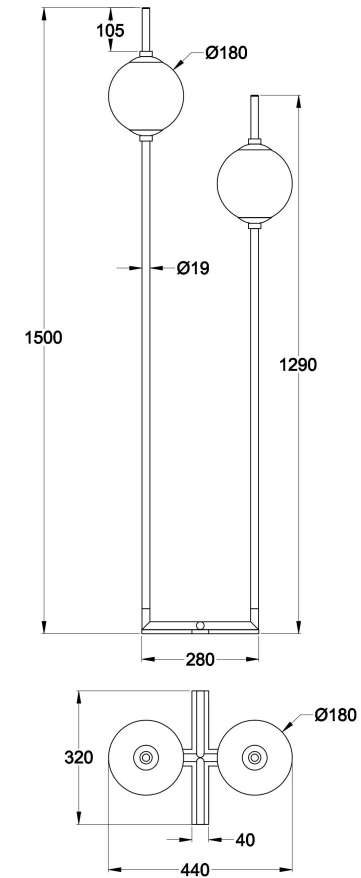

Instruction

Z020FL-L12BK

MAX 12W
750 Lumen

Model: Z020FL-L12BK
Collection: Table & Floor
Series: The Sixth Sense
Stehleuchte

This product contains a light source of energy efficiency class G