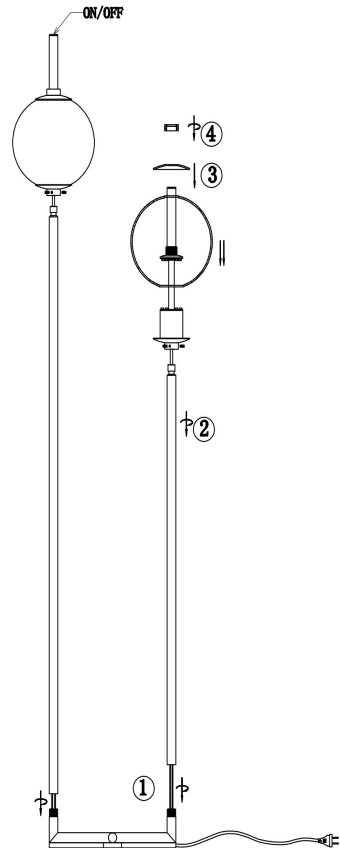

Instruction

Z020FL-L12BK

MAX 12W
750 Lumen

Model: Z020FL-L12BK
Collection: Table & Floor
Series: The Sixth Sense
Stehleuchte

This product contains a light source of energy efficiency class G