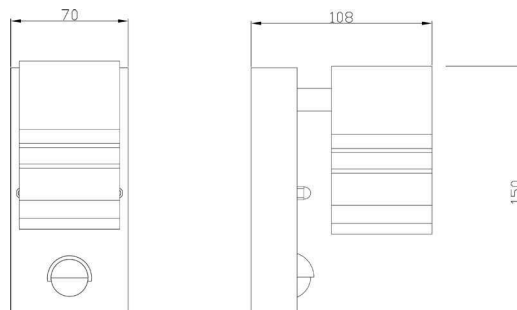

Article no.: 731009

Surface mounted wall lamp, Zilly II Down Motion, silver, 220-240V AC/50-60Hz, 1x max. 35,00 W

Light Direction

Rotating and tilting range	fixed
Angle of inclination	
Radiation direction	
Reflector / lense	symmetrisch

Dimensions & Weight

Length	150,00
Width	68,00
Height	106,00
Diameter	60,00
Suspensions from ceiling	0,00
Product Weight	705 g

Base dimensions

Length	150,00
Width	68,00
Height	27,00
Diameter	0,00