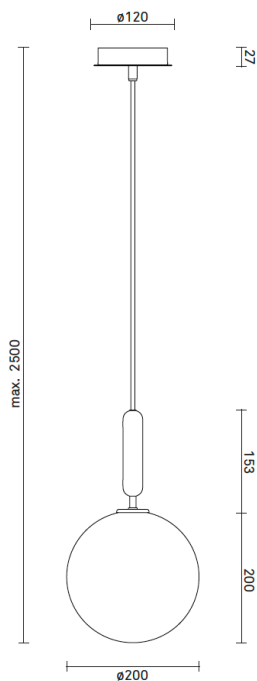

NUURA

MIIRA 1 Large Brass Optic

Design: Sofie Refer, 2020. EU-model.

Miira 1 Large in mouth-blown Optic Clear glass and Brass finish. Incl. Ceiling plate.

The significant details of Miira are the fine curves and thin neck that gives a graceful appearance.

NUURA

TECHNICAL INFO

Product no.: 03340823

Type: Suspension - Indoor

Colour:

Glass: Optic Clear

Metal: Brass

Materials:

Anodized brass finish

Mouth-blown glass

Fabric covered cable

Dimensions:

ø200mm x 353mm

Ceiling plate: ø120mm x 50mm

Fabric cable - Length: 2500mm

Product weight:

Product incl. ceiling plate: - g

Ceiling plate: 265 g

Packaging:

Dimensions: L: -mm x W: -mm x H: -mm Weight: - g

Total weight incl. product: - g

Number of parcels: 1

Material: Brown cardboard.

Packaging - weight - material: