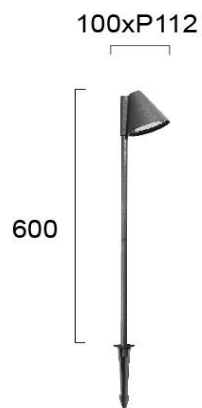

Product Datasheet

Code	4255900
Description	Floor Luminaire with Spike Gilbert
Family	GILBERT
Type	FLOOR
Type of Lamp	GU10
Watt	MAX 35W
Volt	220-240 VAC
Hertz	50-60 Hz
Class	I
IP	IP65
Environment	Outdoor
Color	DARK GRAY
Material	ELECTROSTATIC PAINTED ALUMINIUM
Length	D:100
Height	H:600
Width	P:112