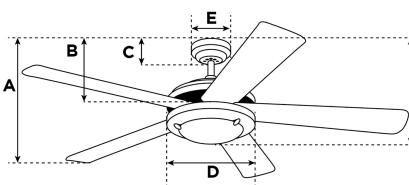

### Specifications

Size .....	132 cm
Blades.....	Plywood Blades (Wengue)
Blade Pitch.....	12°
Approved Location.....	Indoor
Suggested Room Size.....	For rooms up to 36 m²
Down Rod.....	10 cm
Installation.....	Down Rod Only
Max. Ceiling Angle.....	N/A
Lead Wire.....	15 cm
Light Bulb Usage.....	Includes (1) R7s Base Halogen Lamp, 80 Watt
Control .....	Remote Control Included
Motor Finish.....	Satin Chrome
Motor Material .....	Silicon Steel Motor 153mm x 15mm
Reverse Airflow.....	Yes
Noise Level.....	50 db(A)
Capacitor .....	Dual
Weight net/gross.....	7,6 / 8,7 kg
Box Dimensions.....	22,3 x 32,5 x 59,5 cm
EAN Code.....	4895105604880

### Warranty

Ceiling fans backed by our extended Warranty have a 10 year motor warranty and a 2-year warranty on all other parts.

A. Top of Canopy to Bottom of Blades .....	29 cm
B. Top of Canopy to Bottom of Switch House .....	N/A
C. Top of Canopy to Bottom of Canopy .....	6,2 cm
D. Width of Motor Housing.....	26 cm
E. Width of Canopy.....	13 cm
F. Top of Canopy to Bottom of Glass .....	36 cm