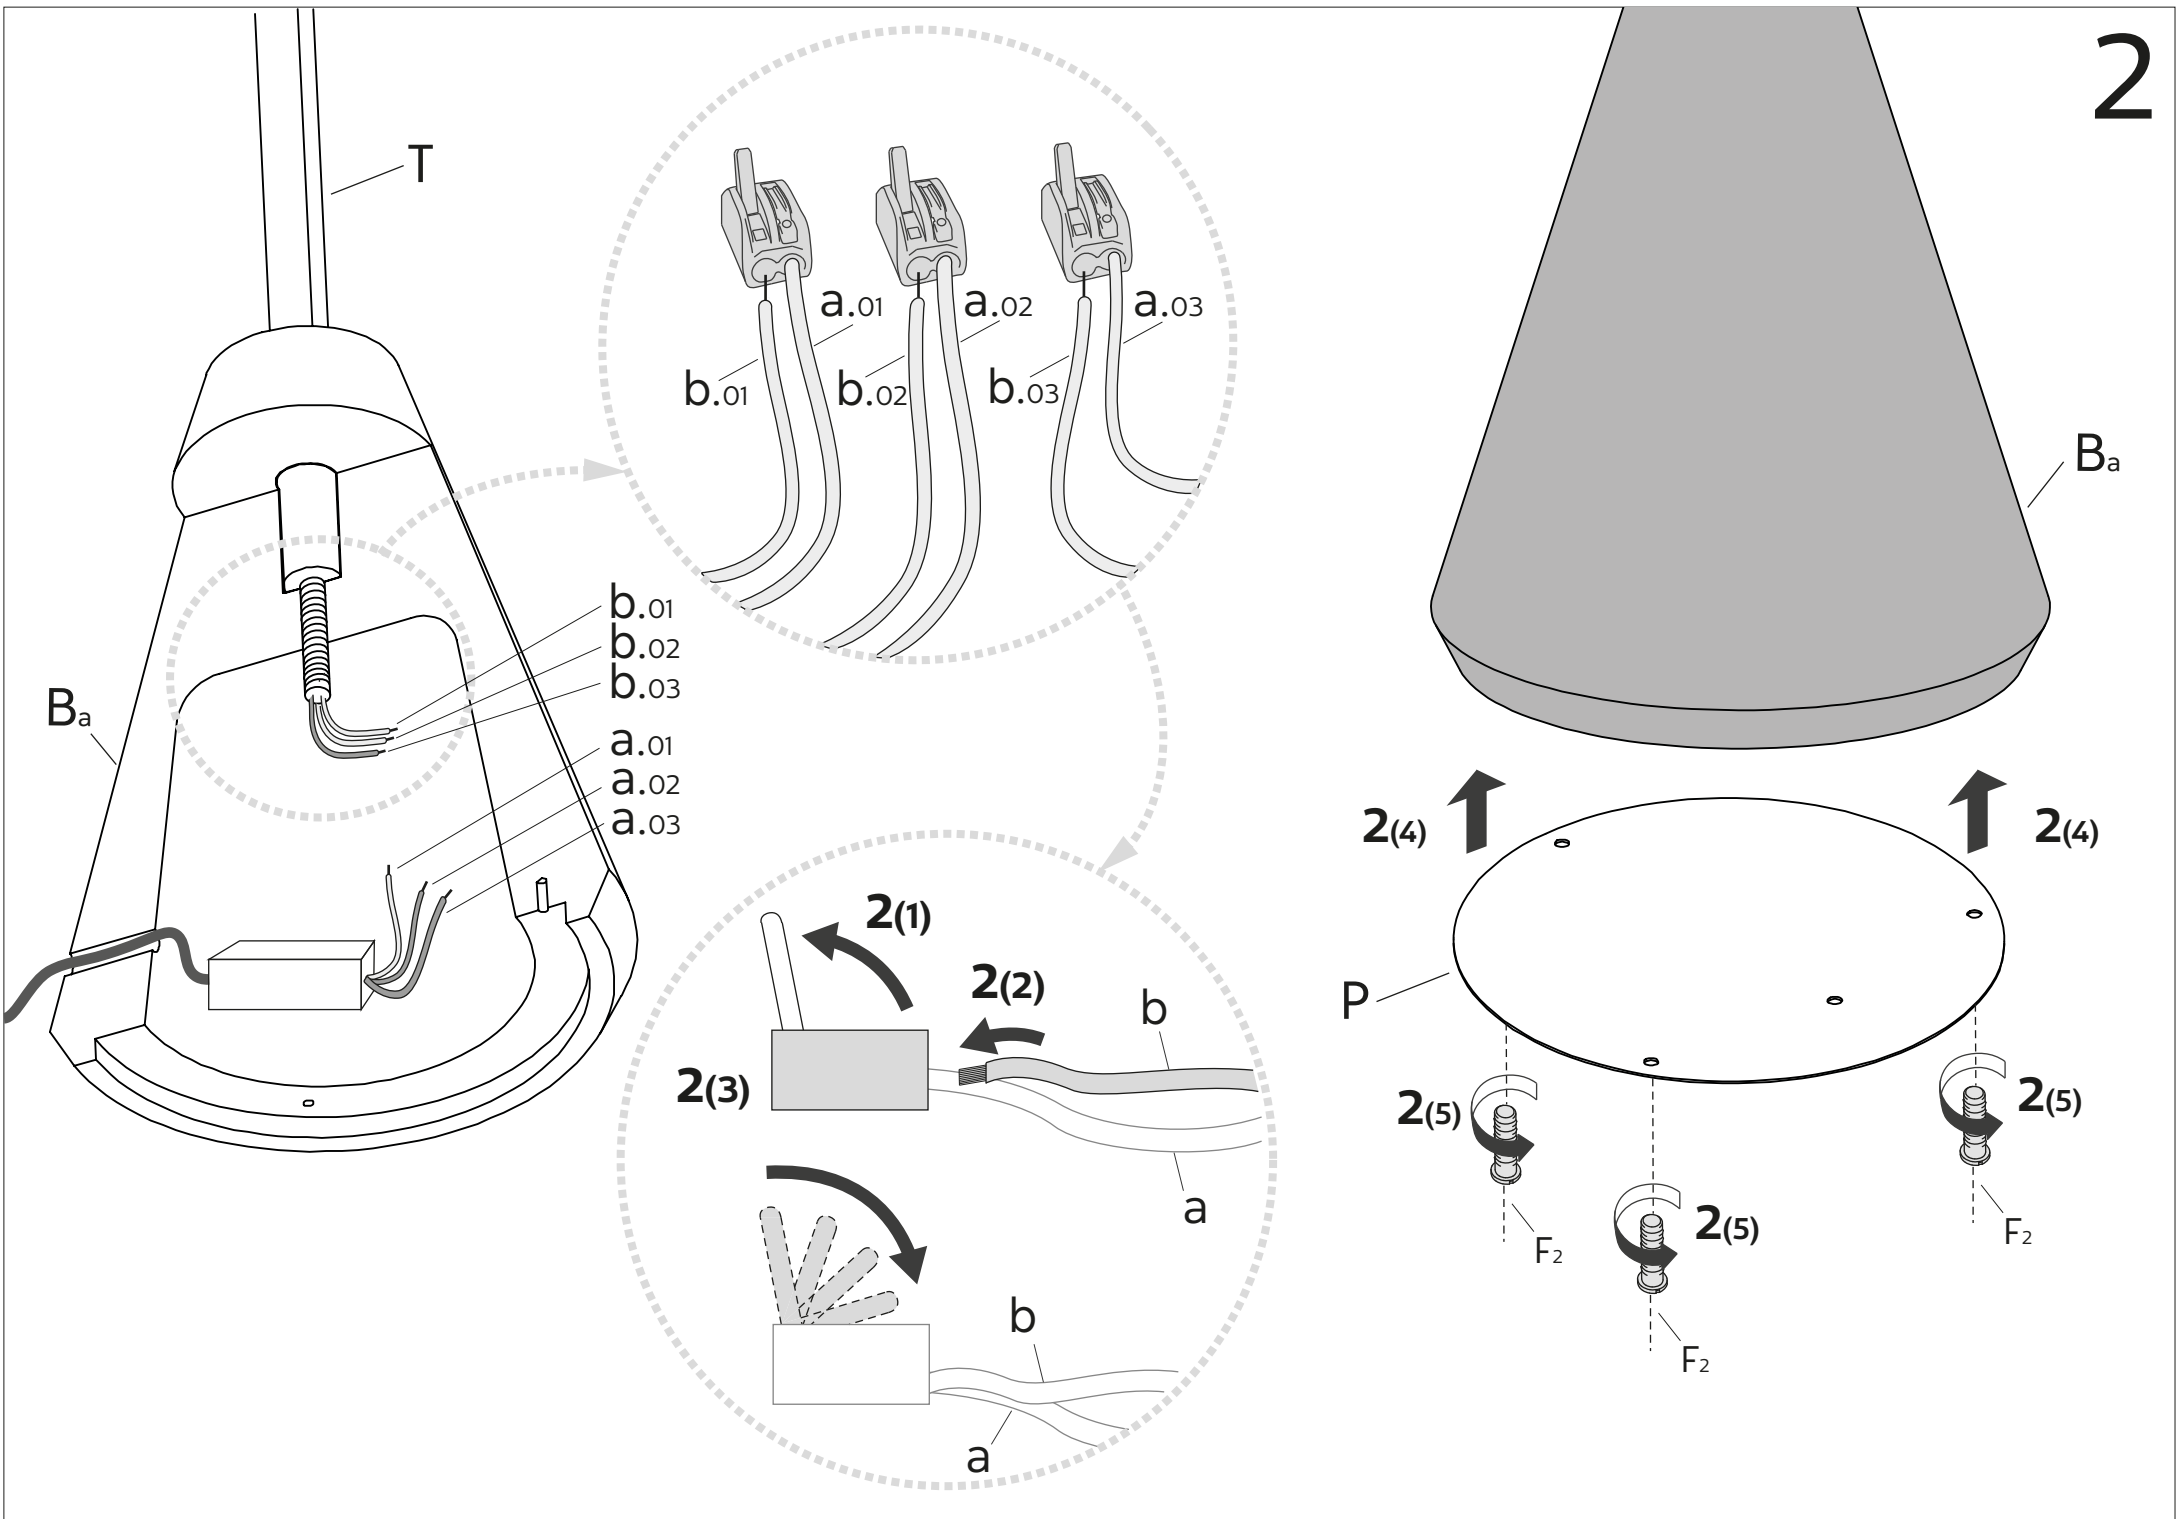

KARMAN

220-240 V
led 36W

C - 01

1x R

1x D

Scaricabile su google play store or app store apple
(Downloadable via google play store or app store apple)

“KARMAN - bluetooth controller”

(a)