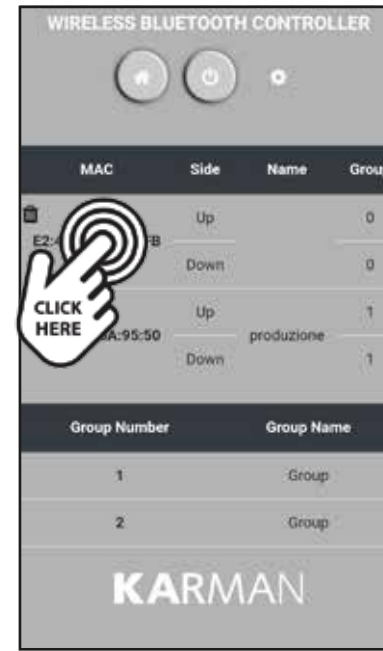

KARMAN

220-240 V
led 36W

C - 01

1x R

1x D

Scaricabile su google play store or app store apple
(Downloadable via google play store or app store apple)

“KARMAN - bluetooth controller”

(a)

attiva bluetooth
(activate bluetooth)

(b)

impostazioni
(setting)

(c)

rinomina
(rename)

(d)

selezione lampada
(select lamp)

(e)

controlla lampada
(check lamp)