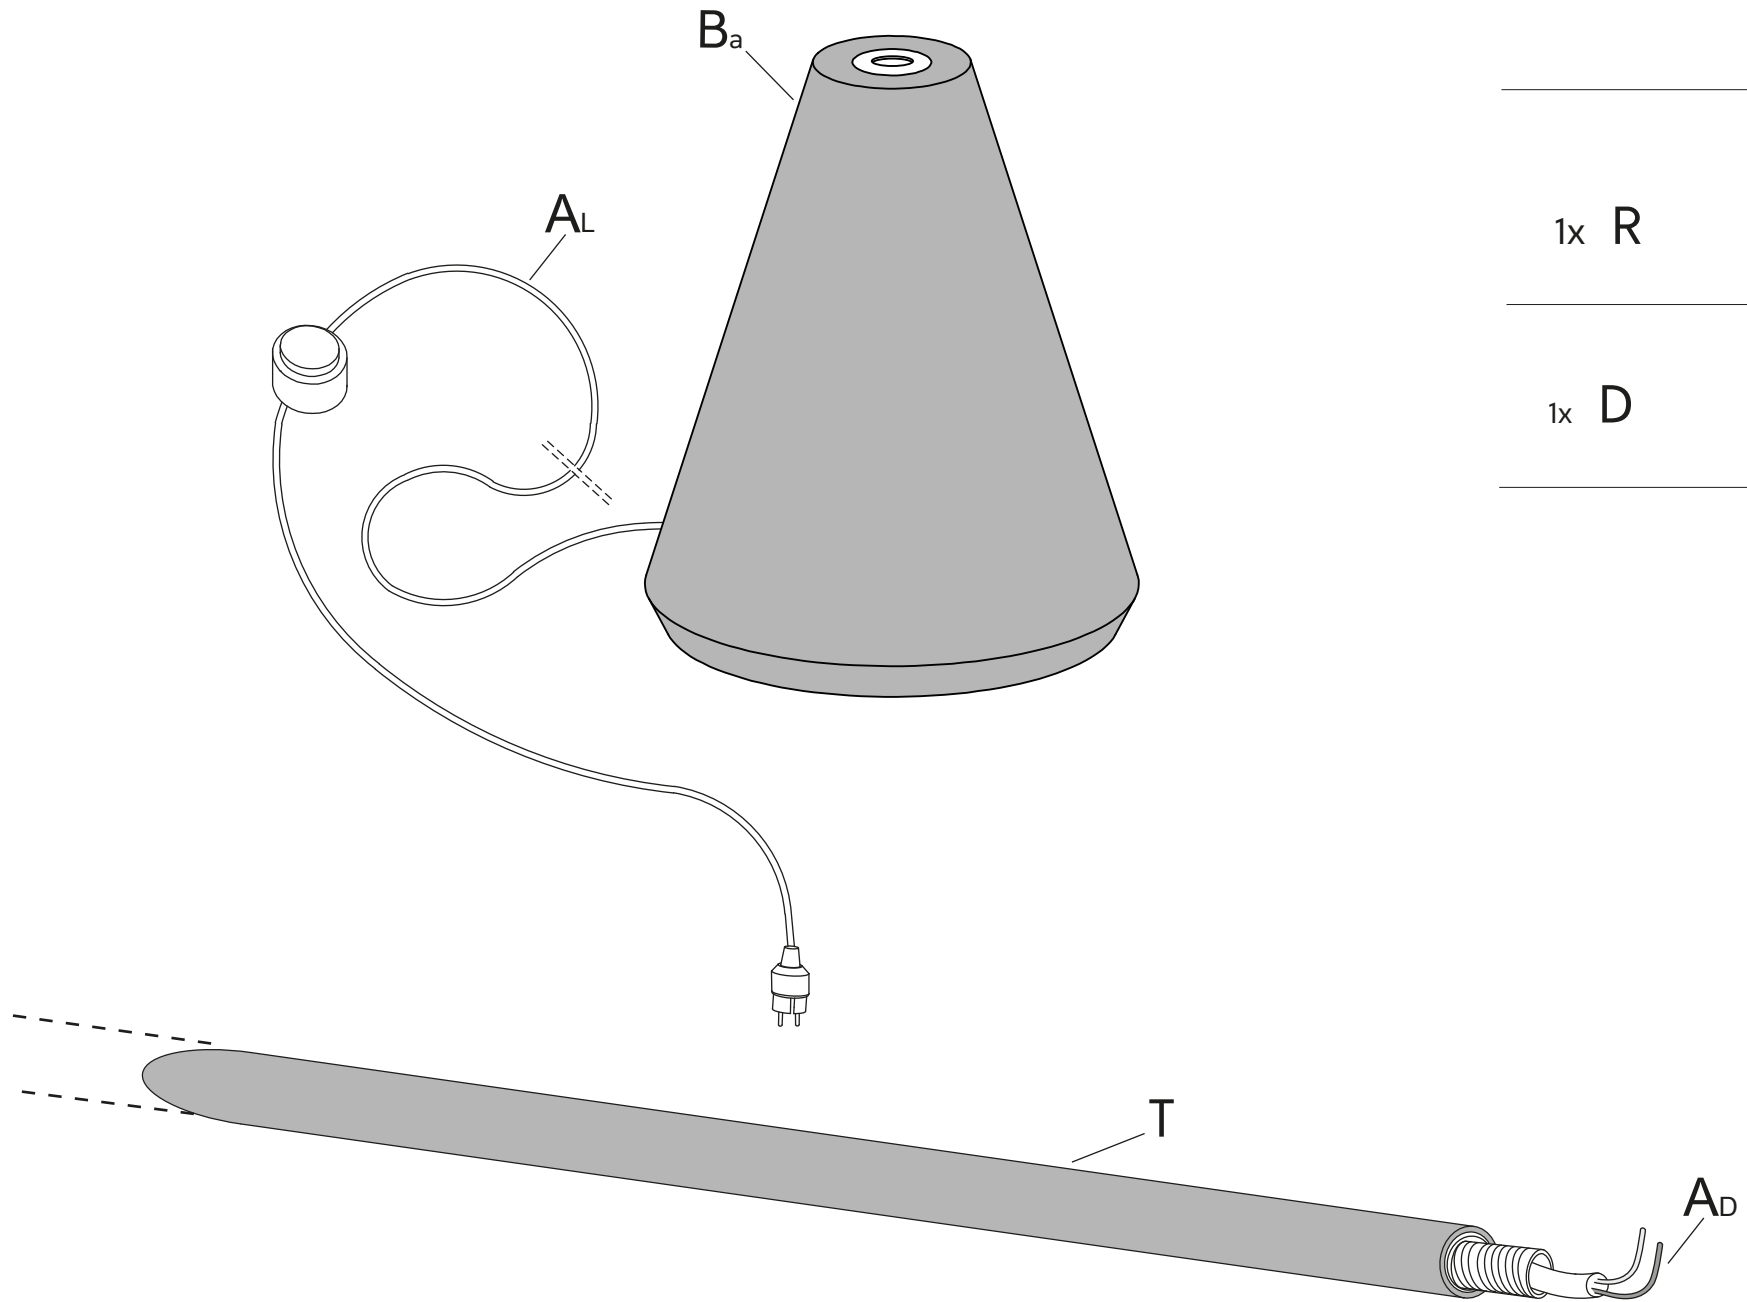

Cupido

HP194A2 V1U - bianco dinamico (tunable white)

Karman srl

Via A. Grandi, San Martino del piano, 61034 Fossombrone (PU), Italy
p.iva 02175640412 tel +39 0721 71 5042 r.a fax +39 0721 716640 - www.karmanitalia.it

KARMAN

220-240 V
led 36W

C - 01

1x R

1x D

Scaricabile su google play store or app store apple
(Downloadable via google play store or app store apple)

“KARMAN - bluetooth controller”

(a)