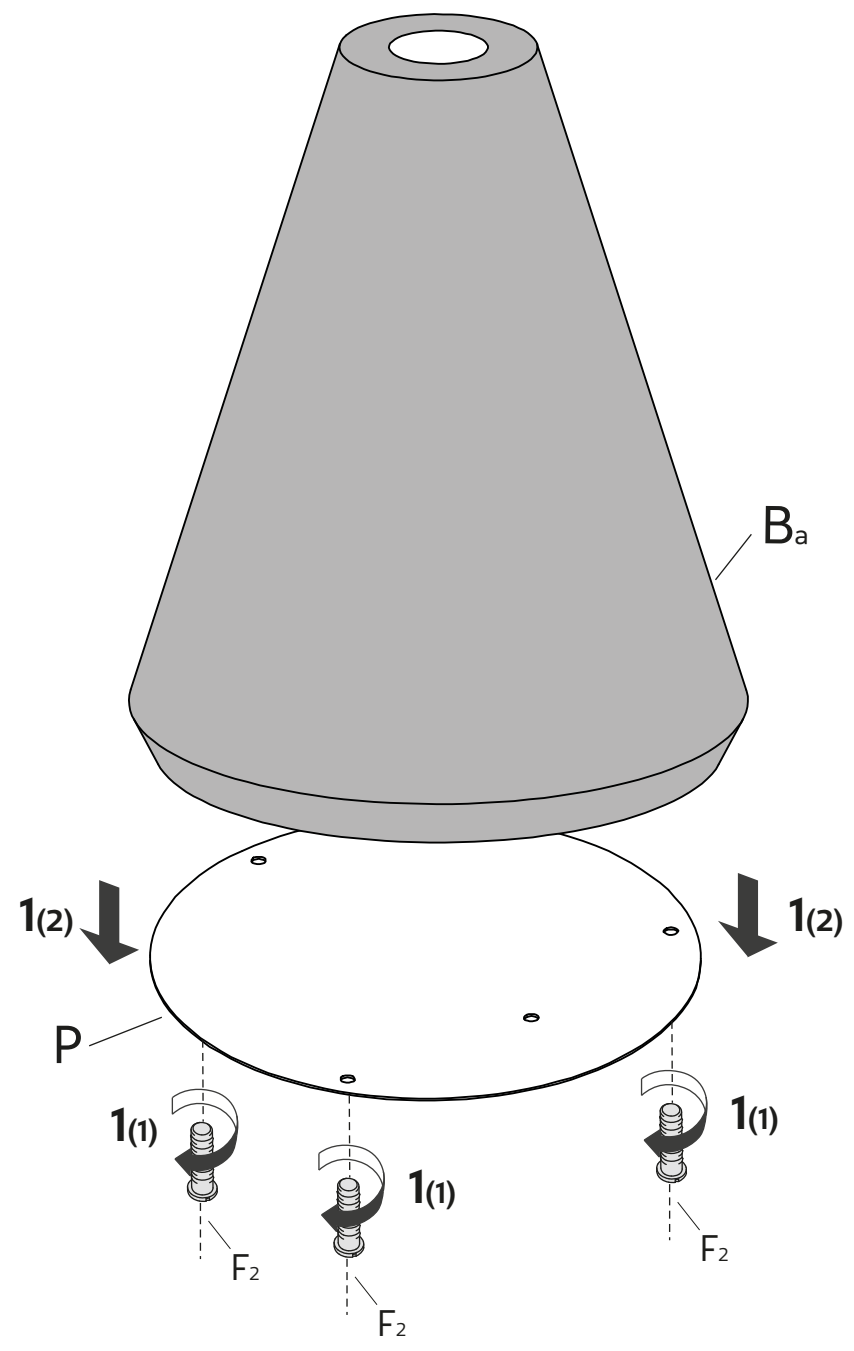

KARMAN

220-240 V
led 36W

C - 01

1x R

1x D

Scaricabile su google play store or app store apple
(Downloadable via google play store or app store apple)

“KARMAN - bluetooth controller”

(a)