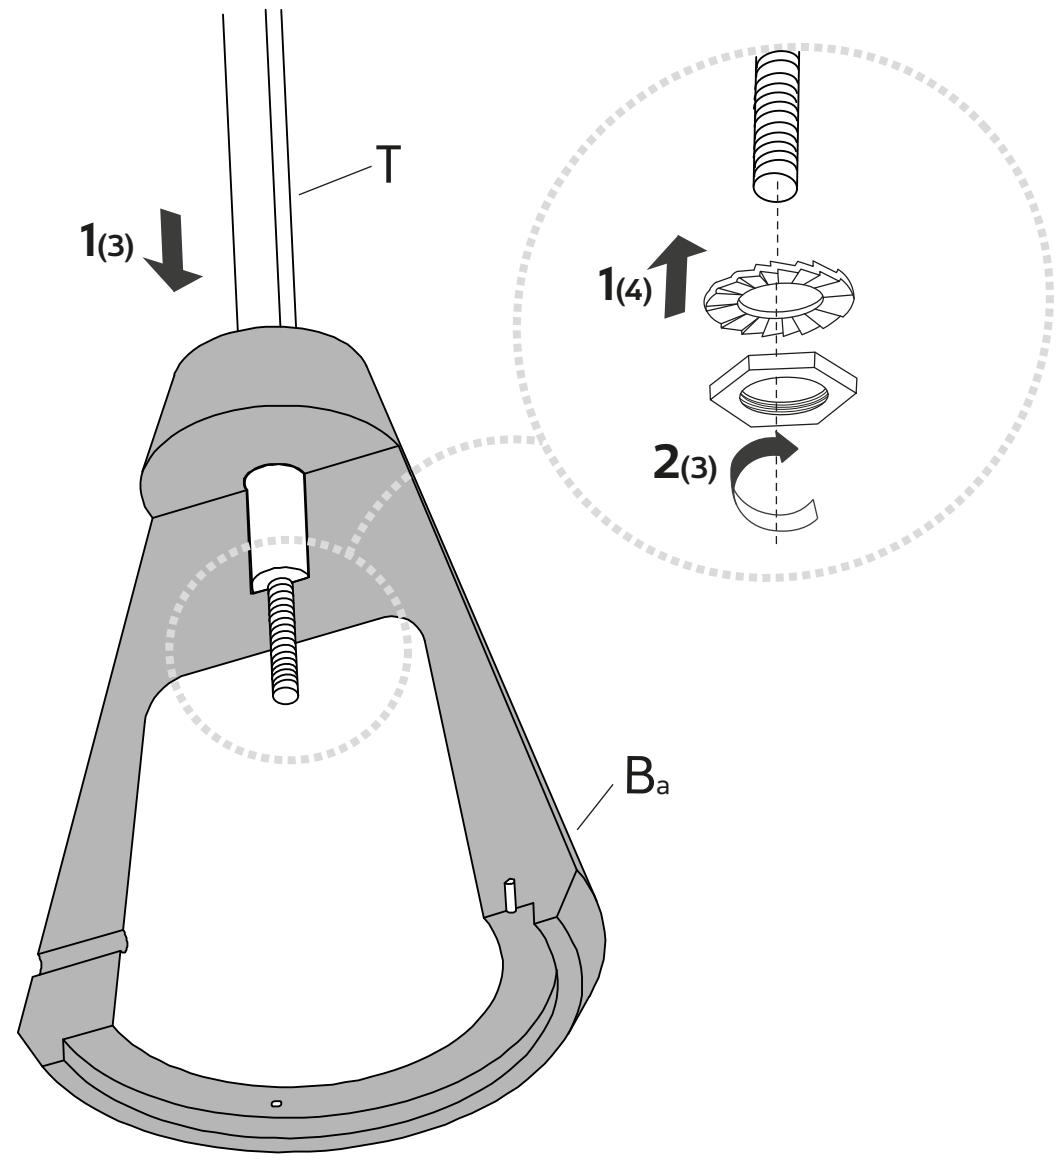

KARMAN

220-240 V
led 36W

C - 01

1x R

1x D

Scaricabile su google play store or app store apple
(Downloadable via google play store or app store apple)

“KARMAN - bluetooth controller”

(a)