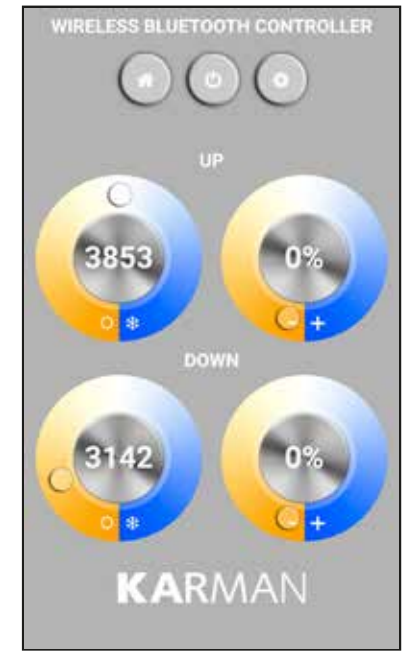

KARMAN

220-240 V
led 36W

C - 01

1x R

1x D

Scaricabile su google play store or app store apple
(Downloadable via google play store or app store apple)

“KARMAN - bluetooth controller”

(a)

attiva bluetooth
(activate bluetooth)

(b)

impostazioni
(setting)

(c)

rinomina
(rename)

(d)

selezione lampada
(select lamp)

(e)

controlla lampada
(check lamp)