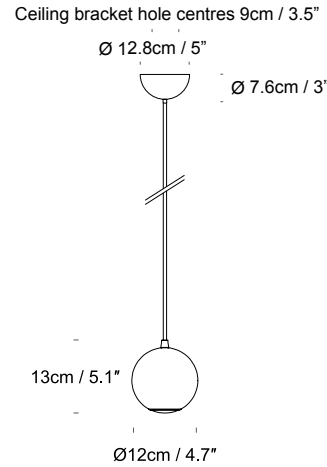

Boule *by innermost*

Product Category Pendant
Material Steel

01- White/ 02- Black/ 03- Chrome/ 07- Copper

Boule
 UK/EU PB069105XX
 USA PB069305XX

SPECIFICATION	Lightsource	Cable	Ceiling Rose
Boule UK/EU PB069105XX USA PB069305XX	GU10, UK/EU, Max 25W USA, Max 25W Recommended bulb: Any GU10 LED bulb with Ø5cm / 2" and height ≤6.2cm / 2.4" is suitable for this fitting	4m / 157.5" Boule in white colour has white braided cable, the other colours come with black braided cable.	Colour matches pendant colour