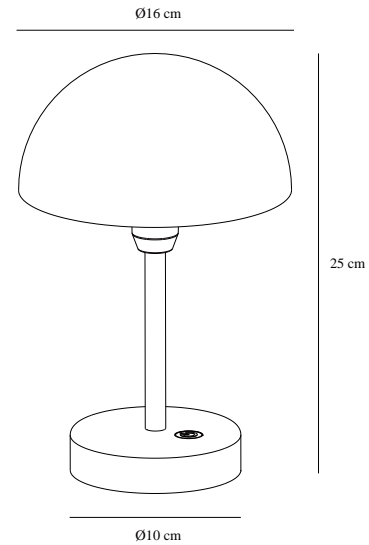

ELLEN TO-GO | BATTERY LIGHT | WHITE

2418015001

nordlux®

Voltage (V): 3,7 Volt
IP degree: IP44
Class (Class 1, Class 2, Class 3):
Class 3 (12V)
Socket type: LED Module
Switch placement: On the base
Parallel connection: False

Primary material: Aluminium
Secondary material: Plastic
Colour of the cable: Black
Length of the cable (cm): 100
Surface material of the cable:
Plastic
Is the cable replaceable: False
Colour: White

Height (cm): 25
Shade Diameter (cm): 16

EAN: 5704924017476
TUN: 2366792
Item Number: 2418015001
Pcs Per Master Carton: 3
Sales Box Height (cm): 26
Sales Box Width(cm): 17

Sales Box Depth (cm): 17
Sales Box Volume m³ : 0.0075
Product net weight (kg): 0.68

- Pleasant, downward-facing light
- Long battery life
- High lumen output with 3-step dimming
- Suitable for in- and outdoor use (IP44)
- Charging dock included
- 5-year LED guarantee

With references to minimalist and timeless Scandinavian design, Ellen fits beautifully into most surroundings. This portable "mini version" can be used both indoors and outdoors and can be dimmed in three steps to set the perfect mood. The battery can easily be charged by placing the lamp on the charging dock included.