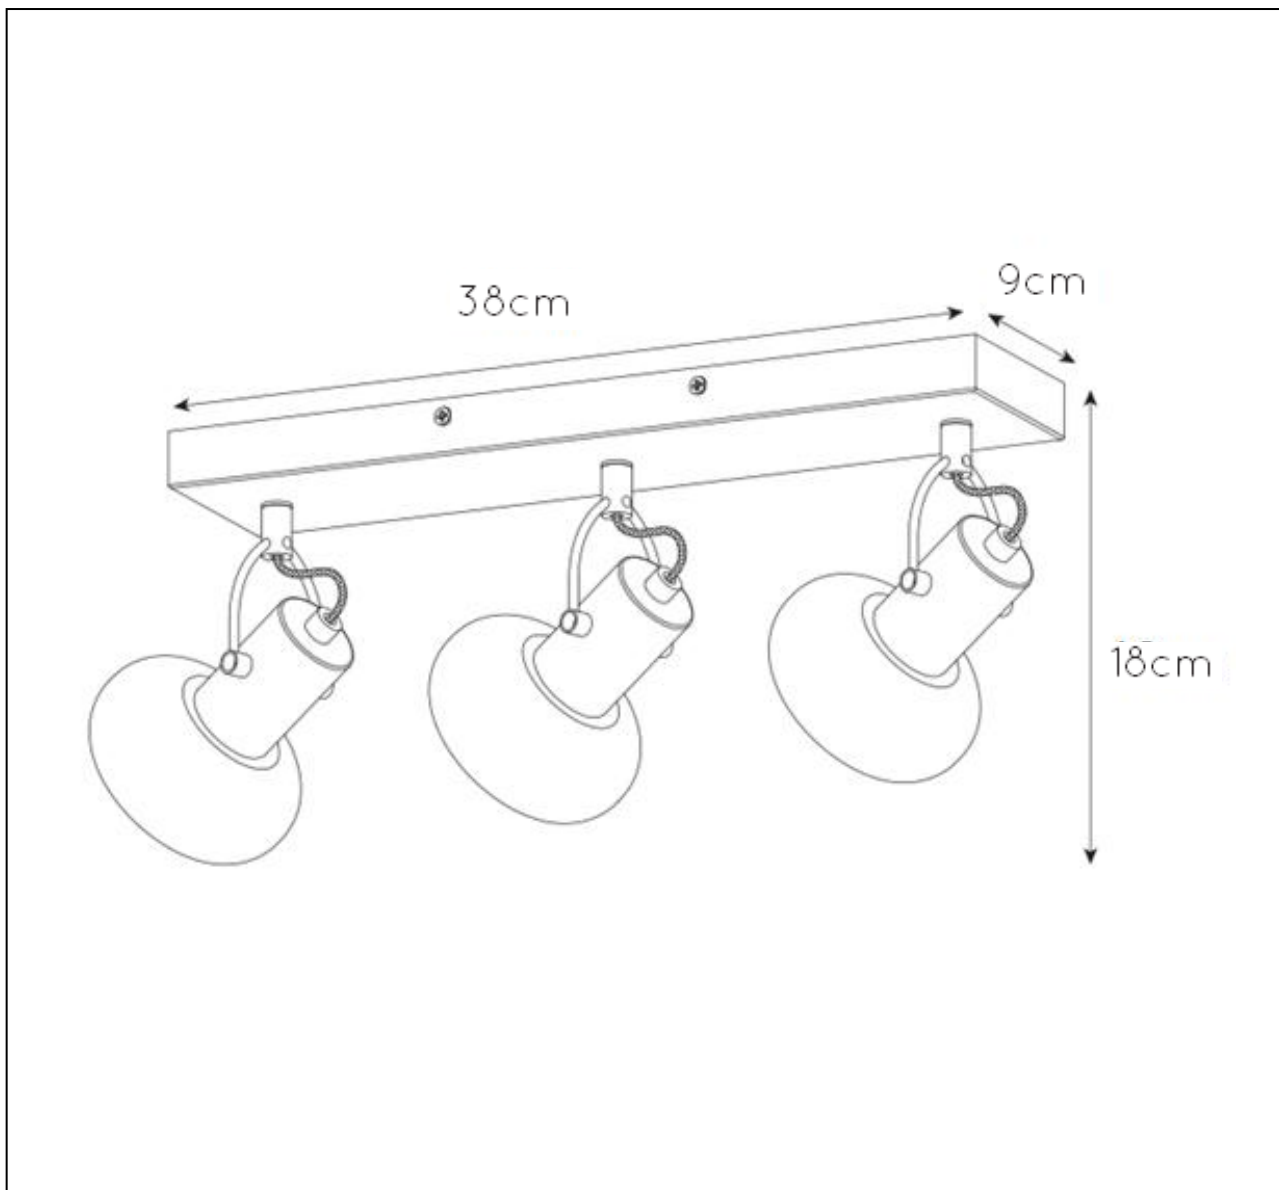

LUCIDE

GENERAL SPECIFICATIONS

RECOMMENDED LUCIDE
LIGHT SOURCE

49046/03/62

Light source dimmable : Yes

Light source incl. : No

General

Dimensions LxWxH : 38 cm x 9 cm x 18 cm
Height minimum : 14,5cm
Height maximum : 18cm
Dimensions shade LxWxH : 10 cm x 5.3cm x 10cm
Main material : Metal+glass
Ceiling rose material : Metal
Color : Matt black+smokey glass
Style : Modern
Shape : -
Weight : 0.9 kg
Warranty : 2 years

Product specifications

Dimmable : No
Light direction : Around (Diffuse)
Adjustable in height : Not Adjustable In
Height (Before Installation)
Directional : Directional
Cable : No Cable On Product
Cable length : -
Sensor : Without Sensor
Control : No
IP-Class : 20
Electric class : 1
Light source including: No
Lamp socket : E14
Light source number : 3
Power requirements : 220-240V~50Hz
Bulb type & maximum wattage : E14- max.25W

For more specifications of this product please visit

www.lucide.com

MADEE

Item number : 17993/03/30
EAN code : 5411212176790

For more specifications, dimensions please visit

www.lucide.com

LUCIDE

INSTALLATION DRAWING SPECIFICATIONS