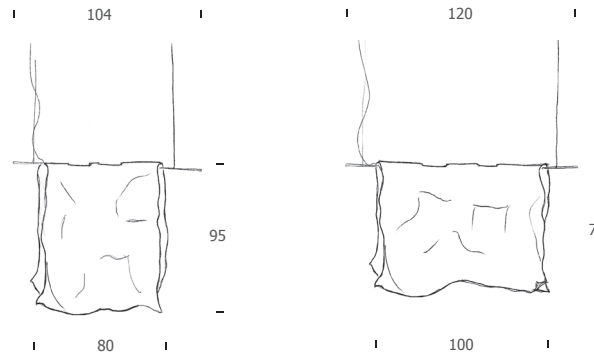

# STENDIMI s 80/ 100

## STENDIMI s 80/100

Suspension lamp  
hand-thumped steel  
Stendimi 80 - cm 80X95  
Stendimi 100 - cm 100X75

Steel base  
cm 32X5,5X3,5

2 steel cables cm 200  
Silicon cable cm 200