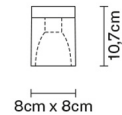

CUBETTO

D28E0101

Pamio Design

Dimensions

Description

Ceiling lamp with glass diffuser made of white paste sandblasted inside. Polished chrome-plated metal structure.

Voltage

220-240V

- White
- Other colours available

Available structure colours

- Chrome

Not included accessories

Bulb

In the same family

Weight Lamp

Net: 1.27 kg

Packaging

Gross weight: 1.34 kg
Volume: 0.004 m³
Number of boxes: 1

Specs

IP20