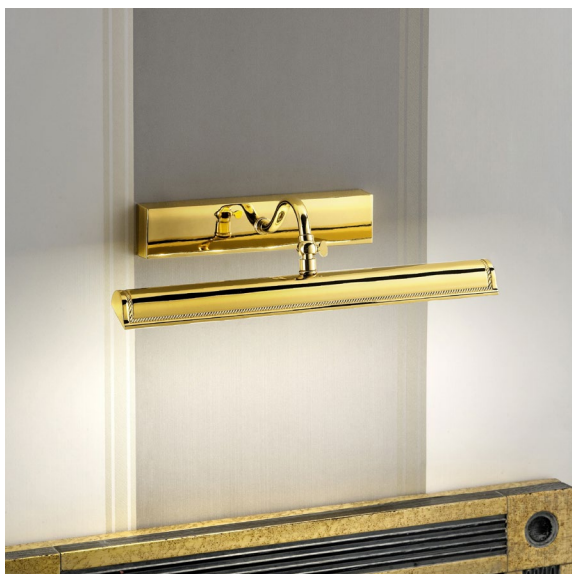

VE 868 P

Applique

CE

TECHNICAL INFORMATIONS

- L 12 cm / 4.72"
- SP 15 cm / 5.91"
- H 15 cm / 5.91"
- W 3 kg / 6.61 lb

LIGHTING SYSTEM

LED×3 W 3000K

VE 868 G

Applique

CE

TECHNICAL INFORMATIONS

- L 31 cm / 12.20"
- SP 15 cm / 5.91"
- H 10 cm / 3.94"
- W 4.5 kg / 9.92 lb

LIGHTING SYSTEM

LED×5 W 3000K

Telaio in metallo dorato opaco.

Matt gold plated solid metal frame.

G03
Shiny gold

Ⓜ : for the US market, refer to the relevant price list.

VE 868 P

Applique

CE

TECHNICAL INFORMATIONS

- L** 12 cm / 4.72"
- SP** 15 cm / 5.91"
- H** 15 cm / 5.91"
- W** 3 kg / 6.61 lb

LIGHTING SYSTEM