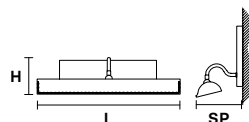

VE 868 P

Applique

CE

TECHNICAL INFORMATIONS

- L 12 cm / 4.72"
- SP 15 cm / 5.91"
- H 15 cm / 5.91"
- W 3 kg / 6.61 lb

LIGHTING SYSTEM

LED×3 W 3000K

VE 868 G

Applique

CE

TECHNICAL INFORMATIONS

- L 31 cm / 12.20"
- SP 15 cm / 5.91"
- H 10 cm / 3.94"
- W 4.5 kg / 9.92 lb

LIGHTING SYSTEM

LED×5 W 3000K

Telaio in metallo dorato opaco.

Matt gold plated solid metal frame.

G03
Shiny gold

Ⓜ : for the US market, refer to the relevant price list.

VE 868 P

Applique

CE

TECHNICAL INFORMATIONS

- L** 12 cm / 4.72"
- SP** 15 cm / 5.91"
- H** 15 cm / 5.91"
- W** 3 kg / 6.61 lb

LIGHTING SYSTEM