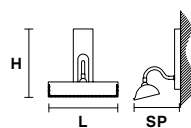

Applique

CE

TECHNICAL INFORMATIONS

- L 31 cm / 12.20"
- SP 15 cm / 5.91"
- H 10 cm / 3.94"
- W 4.5 kg / 9.92 lb

LIGHTING SYSTEM

LED×5 W 3000K

Telaio in metallo dorato opaco.

Matt gold plated solid metal frame.

G03
Shiny gold

Ⓜ : for the US market, refer to the relevant price list.

VE 868 P

Applique

CE

TECHNICAL INFORMATIONS

- L** 12 cm / 4.72"
- SP** 15 cm / 5.91"
- H** 15 cm / 5.91"
- W** 3 kg / 6.61 lb

LIGHTING SYSTEM

LED×3 W 3000K

VE 868 G

Applique

CE

TECHNICAL INFORMATIONS

- L** 31 cm / 12.20"
- SP** 15 cm / 5.91"
- H** 10 cm / 3.94"
- W** 4.5 kg / 9.92 lb

LIGHTING SYSTEM

LED×5 W 3000K