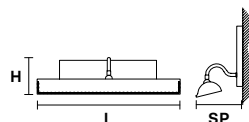

VE 868 G

Applique

CE