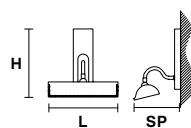

VE 868 P

Applique

CE

TECHNICAL INFORMATIONS

- L 12 cm / 4.72"
- SP 15 cm / 5.91"
- H 15 cm / 5.91"
- W 3 kg / 6.61 lb

LIGHTING SYSTEM

LED×3 W 3000K

VE 868 G

Applique

CE

TECHNICAL INFORMATIONS

- L 31 cm / 12.20"
- SP 15 cm / 5.91"
- H 10 cm / 3.94"
- W 4.5 kg / 9.92 lb

LIGHTING SYSTEM

LED×5 W 3000K

Telaio in metallo dorato opaco.

Matt gold plated solid metal frame.

G03
Shiny gold

Ⓜ : for the US market, refer to the relevant price list.

VE 868 P

Applique

CE

TECHNICAL INFORMATIONS

- L** 12 cm / 4.72"
- SP** 15 cm / 5.91"
- H** 15 cm / 5.91"
- W** 3 kg / 6.61 lb

LIGHTING SYSTEM