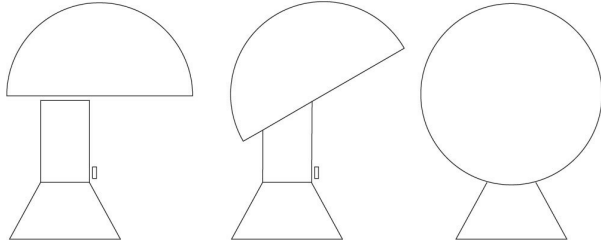

#### Dimensions

Width:	-
Height:	28 cm
Length:	-
Depth:	-
Diameter:	22 cm

Hole Diameter:	-
Hole Depth:	-
Net weight:	1,5 Kg

Dimensions

Width: -  
Height: 28 cm  
Length: -  
Depth: -  
Diameter: 22 cm

Hole Diameter: -  
Hole Depth: -  
Net weight: 1,5 Kg

**elmetto 685/AR**  
design elio martinelli, 1976