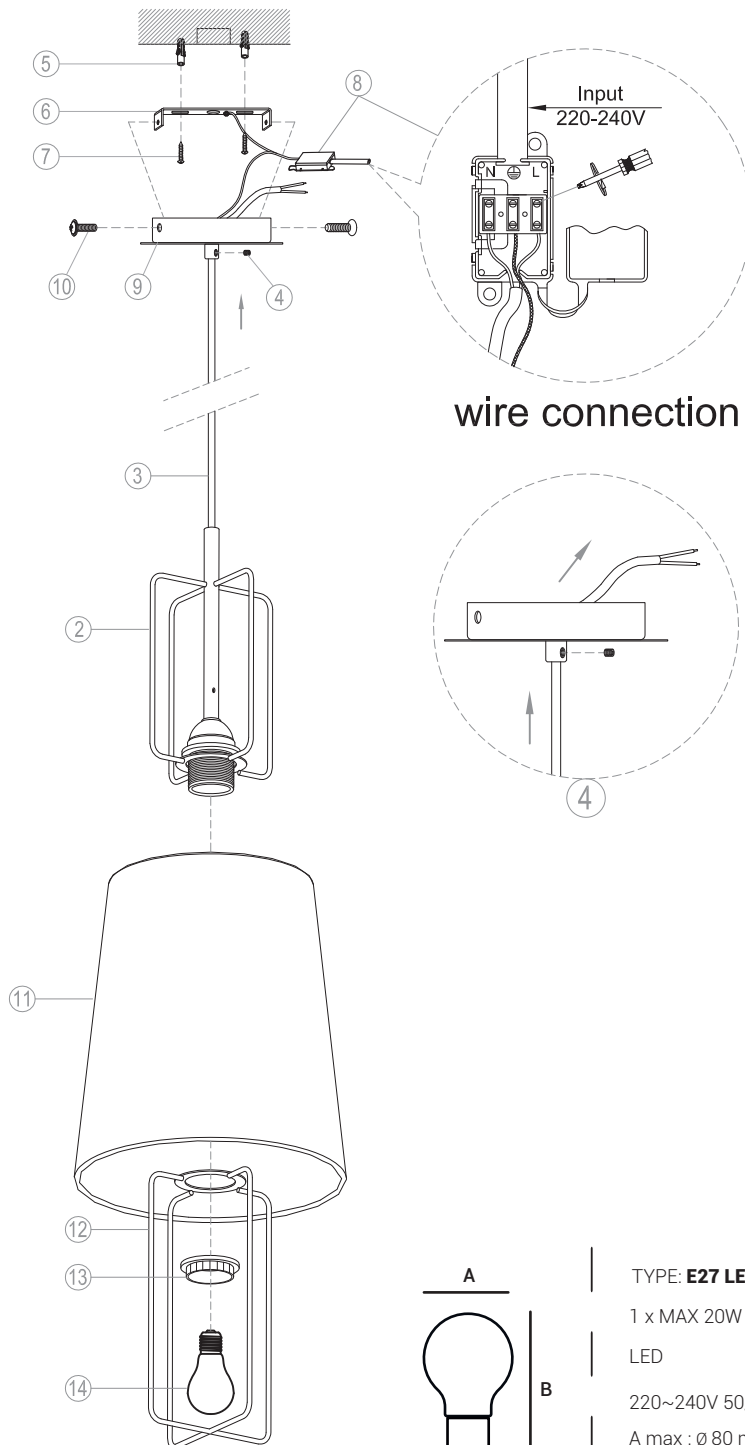

miloox®

Model: 1744.320

wire connection

Imported from Miloox
 a brand of Sforzin Illuminazione
 Viale dell'industria,21
 20037 Paderno Dugnano-Milano-Italy
 Made in China
 Design Arch. Davide Negri

TYPE: **E27 LED**
 1 x MAX 20W
 LED
 220~240V 50/60HZ
 A max : Ø 80 mm
 B max : 120 mm
 www.miloox.com