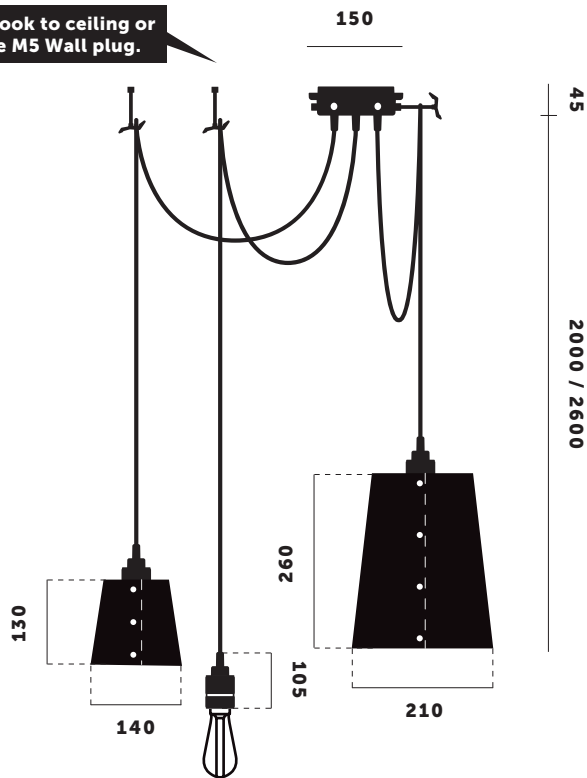

BUSTER + PUNCH

LONDON

HOOKED 3.0 / MIX

SPECIFICATIONS:

- Ceiling pendant light
- 3 solid metal lamp holders
- 3 solid metal hooks
- 1 x small shade
- 1 x large shade
- E27 / 200-240V / IP20
- Max 3 x 40W bulbs
- Bulbs sold separately
- CE Class 1 approval

To fix hook to ceiling or wall use M5 Wall plug.

FINISH	2 M CABLE	2.6 M CABLE	ALSO INCLUDED:
Graphite / Steel	RHK-19428	RHK-19430	3x solid metal M5 hooks 3 pcs
Graphite / Brass	RHK-18420	RHK-18422	
Graphite / Smoked Bronze	RHK-20424	RHK-20426	
Stone / Steel	RHK-23429	RHK-23431	
Stone / Brass	RHK-25421	RHK-25423	
Stone / Smoked Bronze	RHK-24425	RHK-24427	

CARE INSTRUCTIONS

Wipe with damp cloth with no loose hairs, avoid using any chemicals. Please note all finishes are prone to aging.