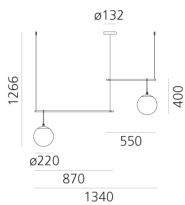

LUMINAIRE

– Watt: **2x15W**

Notes

DESCRIPTION

nh continues the study on the dynamic interaction of expertise, details, materials, form, and light that Neri&Hu are developing with Artemide. The selected materials represent a perfect combination of tradition and innovation, as well as the expression of responsible and sustainable design, also conveyed by the use of a lowconsumption retrofit LED source. Like all the projects designed by Neri&Hu, nh offers a reinterpretation of the Oriental culture and tradition with a constant contemporary approach. With surprising lightness and elementary movements nh creates a landscape of elements generating – either individually or combined with each other – a non-static balanced composition characterized by elegant colour and material matching.

PRODUCT CODE: 1282010A

FEATURES

- Article Code: **1282010A**
- Colour: **Black/brass**
- Installation: **Suspension**
- Material: **Blown glass, brushed brass**
- Series: **Design Collection**
- Environment: **Indoor**
- design by: **Neri&Hu**

DIMENSIONS

- Length: **cm 134**
- Height: **cm 126.6**
- Diameter: **cm 22**
- Base Diameter: **cm 13.2**