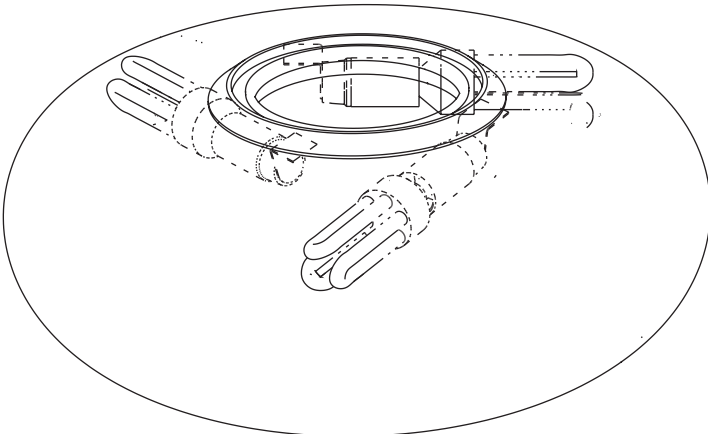

ITKA

wall / ceiling

Naoto Fukasawa | 2010

DANESE

MILANO

Ø 35

Fig.4

220 - 240 V / 50 - 60 Hz	
MAX 10W (E14)	
Fluo: FBT	580 lm
LED: DRAA	370 lm

Fig.5

Fig.6

Fig.7

Fig.8

Fig.9

DANESE

VIA ANTONIO CANOVA 34

20145 MILANO