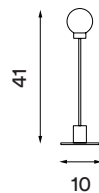

Body material: Steel and aluminium or brass

Body colour: Steel, white, black or brass

Shade material: Mouth blown glass

Shade colour: Opal white matt

Wire (with dimmer switch): Transparent
(steel and white versions), black (black and
brass versions), 170 cm

Bulb: G9, Halogen Max. 40 W

Voltage: 220V - 240V - 50/60Hz

Net weight: 0.9 kg

Minimum order size: 2

Spare part available: Glass shade

Dimensions and light direction:

Bulb included:

Halogen 40 W - Energy class: D