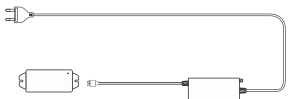

B1

B2

C

D

Not incl.

Driver: Max.12W

Paulmann
Art.Nr:999.46

Not incl.