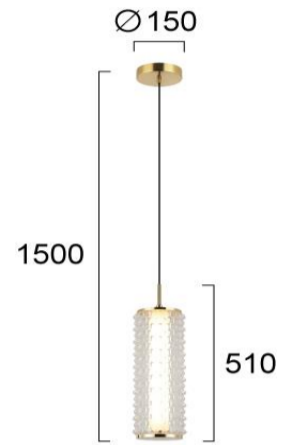

Product Datasheet

Code	4294700
Description	Pendant Light Irma
Family	IRMA
Type	PENDANT
Type of Lamp	LED module
Watt	18W
Volt	220-240 VAC
Hertz	50-60 Hz
Class	Class II
IP	IP20
Environment	Indoor
Color	CLEAR / GOLD
Material	GLASS / PLATED STEEL
Length	D:150
Height	H:1500
Width	h:510
Kelvin	3000K
Lumen	1600 Lm
Beam Angle	CRI 82
Dimmable	Non-Dimmable