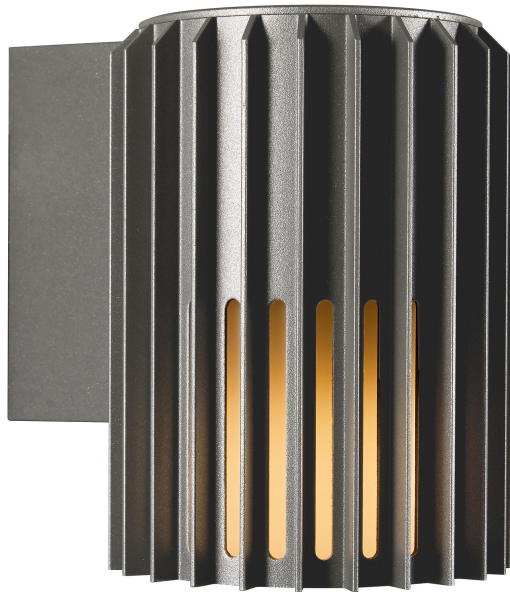

ALUDRA | WALL LIGHT | SEASIDE ANTHRACITE

2118011250

nordlux®

Voltage (V): 220-240 Volt
IP degree: IP54
Maximum bulb wattage (W): 15W
Class (Class 1, Class 2, Class 3):
Class 1 (Earth contact)
Socket type: E27
Parallel connection: True

Height (cm): 16.8
Shade Diameter (cm): 12.4
Projection (cm): 17.4
EAN: 5704924022036
TUN: 2389570
Item Number: 2118011250
Pcs Per Master Carton: 3

Sales Box Height (cm): 18.5
Sales Box Width(cm): 19.5
Sales Box Depth (cm): 14
Sales Box Volume m³: 0.0051
Product net weight (kg): 0.94

Primary material: Aluminium
Secondary material:
Polycarbonate
Suitable for Seaside: True
Colour: Seaside anthracite

- Small, compact design
- Beautiful light and shadow effect
- Parallel connection possible
- Durable material that is well-suited for harsh weather
- 10-year guarantee on surface deterioration

Sculptural design and modern minimalism are the keywords for the Aludra series by renowned Jacob Jensen Design. A compact and versatile wall light that creates a beautiful light and shadow effect and welcoming ambience in your outdoor spaces.