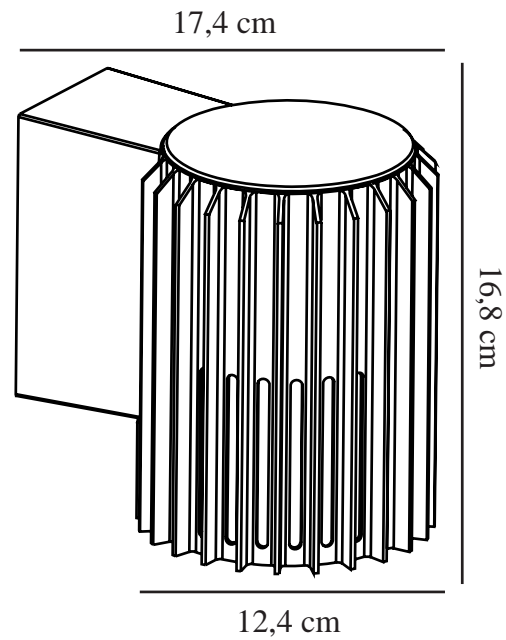

ALUDRA | WALL LIGHT | SEASIDE ANTHRACITE

2118011250

nordlux®

Voltage (V): 220-240 Volt
IP degree: IP54
Maximum bulb wattage (W): 15W
Class (Class 1, Class 2, Class 3):
Class 1 (Earth contact)
Socket type: E27
Parallel connection: True

Height (cm): 16.8
Shade Diameter (cm): 12.4
Projection (cm): 17.4
EAN: 5704924022036
TUN: 2389570
Item Number: 2118011250
Pcs Per Master Carton: 3

Sales Box Height (cm): 18.5
Sales Box Width(cm): 19.5
Sales Box Depth (cm): 14
Sales Box Volume m³: 0.0051
Product net weight (kg): 0.94

Primary material: Aluminium
Secondary material:
Polycarbonate
Suitable for Seaside: True
Colour: Seaside anthracite

- Small, compact design
- Beautiful light and shadow effect
- Parallel connection possible
- Durable material that is well-suited for harsh weather
- 10-year guarantee on surface deterioration