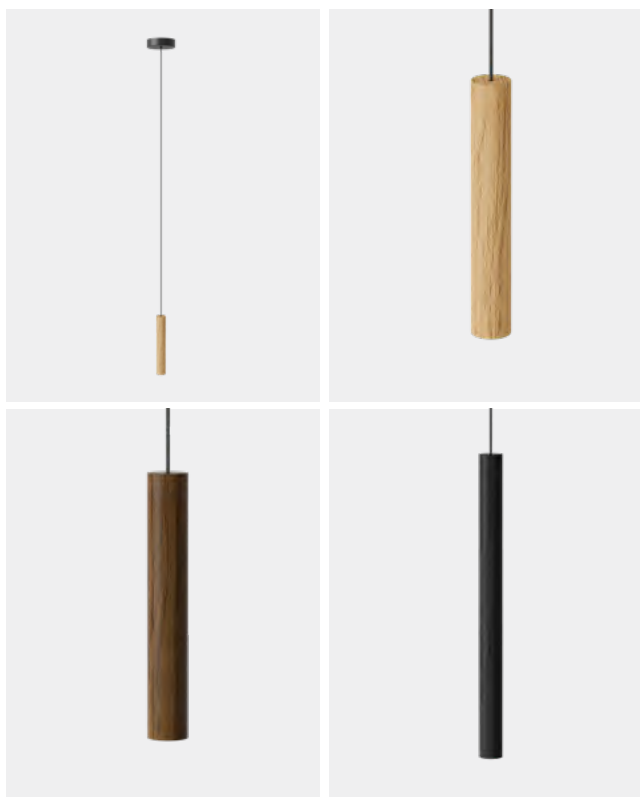

CHIMES

Designed by Asger Risborg Jacobsen

PUT NATURE IN SPOTLIGHT

A simple piece of solid oak infused with a warm LED spotlight brings the Nordic tones of nature into the interior. Chimes is inspired by the graceful lines that occur in a dense forest of trees growing closely together. Designed with the thinnest possible shape in mind, the lamp has a spotlight effect that shines light exactly where you need it.

MEDIA KIT

Photos and press material

Download at umagepress.com

ORDERING INFORMATION

Chimes oak	EU #2165 / US: n/a
Chimes dark oak	EU #2167 / US: n/a
Chimes black	EU #2265 / US: n/a
Chimes tall oak	EU #2233 / US: n/a
Chimes tall dark oak	EU #2234 / US: n/a
Chimes tall black	EU #2235 / US: n/a

COLOUR VARIATIONS

oak

dark oak

black

UMAGE