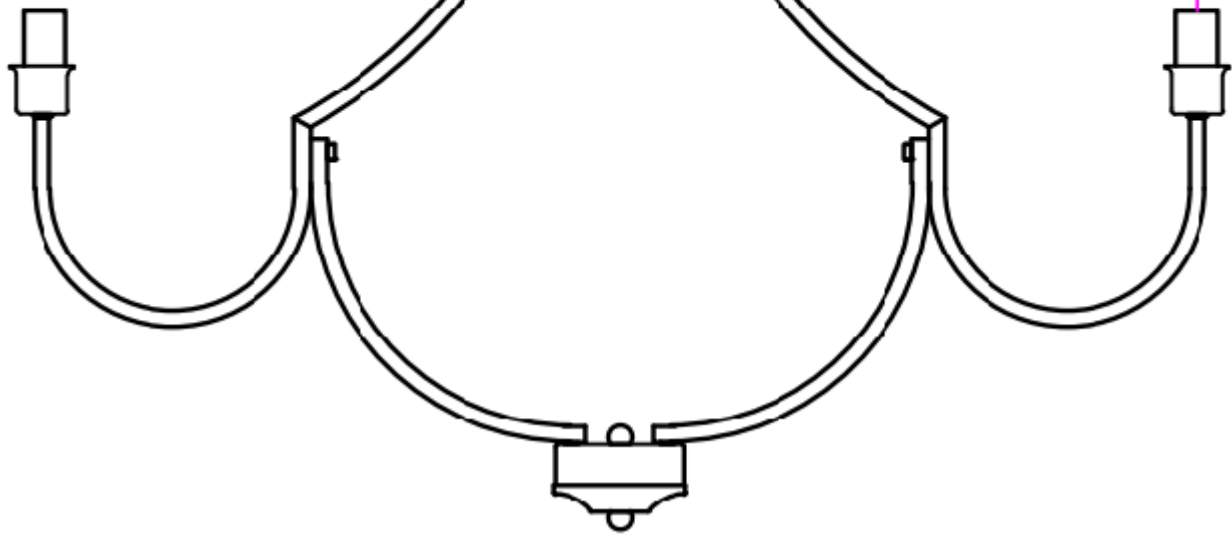

6

MAINS SUPPLY
 LIVE - Possible colours : Red or Brown
 EARTH - Un sleeved copper or (Green / Yellow)
 NEUTRAL - Possible colours : Black or Blue

LIGHT FITTING
 LIVE
 EARTH
 NEUTRAL

APPROVED
 7/3/2023
 ISSUE 1
 Q.C