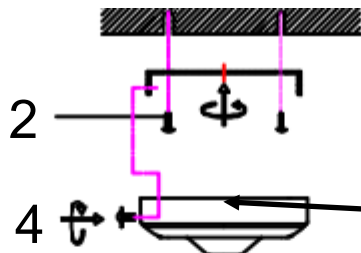

1

5

5

2

4

3

8

7

6

MAINS SUPPLY
LIVE - Possible colours : Red or Brown
EARTH - Un sleeved copper or (Green / Yellow)
NEUTRAL - Possible colours : Black or Blue

LIGHT FITTING
LIVE
EARTH
NEUTRAL

APPROVED
7/3/2023
ISSUE 1
Q.C