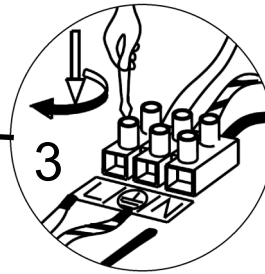

1

5

5

2

4

3

8

7

6

MAINS SUPPLY
LIVE - Possible colours : Red or Brown
EARTH - Un sleeved copper or (Green / Yellow)
NEUTRAL - Possible colours : Black or Blue

LIGHT FITTING
LIVE
EARTH
NEUTRAL

APPROVED
7/3/2023
ISSUE 1
Q.C