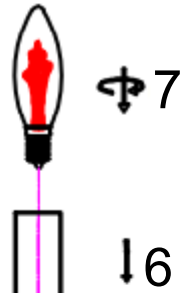

1

5

5

2

4

3

8

7

6

MAINS SUPPLY
 LIVE - Possible colours : Red or Brown
 EARTH - Un sleeved copper or (Green / Yellow)
 NEUTRAL - Possible colours : Black or Blue

LIGHT FITTING
 LIVE
 EARTH
 NEUTRAL

APPROVED
 7/3/2023
 ISSUE 1
 Q.C