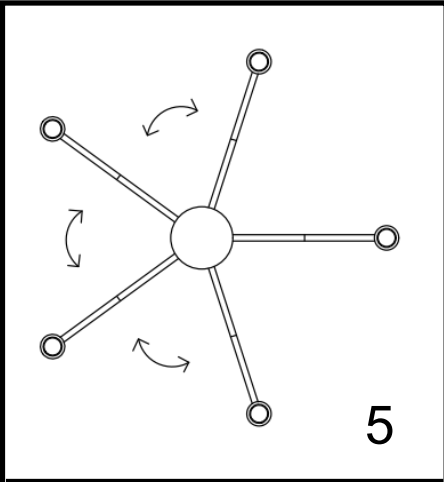

1

5

5

2

4

3

8

7

6

MAINS SUPPLY
 LIVE - Possible colours : Red or Brown
 EARTH - Un sleeved copper or (Green / Yellow)
 NEUTRAL - Possible colours : Black or Blue

LIGHT FITTING
 LIVE
 EARTH
 NEUTRAL

APPROVED
 7/3/2023
 ISSUE 1
 Q.C