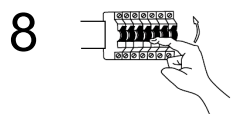

1

5

5

2

4

3

8

7

6

MAINS SUPPLY
 LIVE - Possible colours : Red or Brown
 EARTH - Un sleeved copper or (Green / Yellow)
 NEUTRAL - Possible colours : Black or Blue

LIGHT FITTING
 LIVE
 EARTH
 NEUTRAL

APPROVED
 7/3/2023
 ISSUE 1
 Q.C