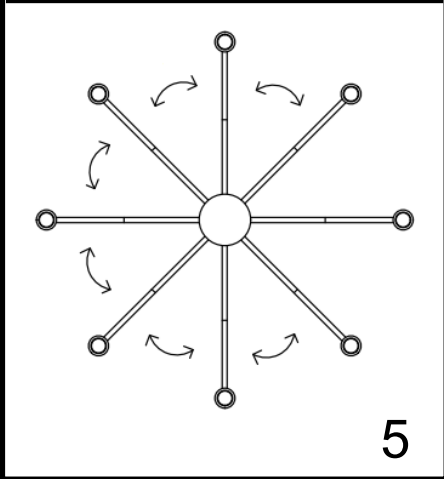

1

5

5

2

4

3

8

7

6

MAINS SUPPLY
 LIVE - Possible colours : Red or Brown
 EARTH - Un sleeved copper or (Green / Yellow)
 NEUTRAL - Possible colours : Black or Blue

LIGHT FITTING
 LIVE
 EARTH
 NEUTRAL

APPROVED
 7/3/2023
 ISSUE 1
 Q.C