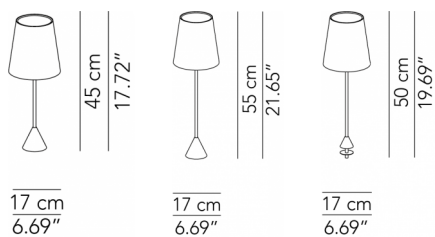

## Technical features

products: Lucilla Small table lamp  
design: Paolo Grasselli 2009

<b>Small table lamp</b>	ø 17 x 45 cm	lamp type 1xE14 max watt 42 W HES	LUCETP042C01
<b>Console lamp</b>	ø 17 x 55 cm	lamp type 1xE14 max watt 42 W HES	LUCECN056C01
<b>Office lamp - without switch</b>	ø 17 x 50 cm	lamp type 1xE14 max watt 42 W HES	LUCEOF052C01
<b>Office lamp - with switch</b>	ø 17 x 50 cm	lamp type 1xE14 max watt 42 W HES	LUCEOF052C06

Technical features

products: Lucilla Table lamp  
design: Paolo Grasselli 2009

**Table lamp**

ø 24 x 68 cm

lamp type 1xE27  
max watt 52 W

LUCETA068C01

---

24 cm  
9.45\"/>