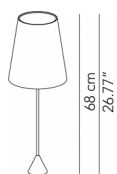

## Technical features

products: Lucilla Small table lamp  
design: Paolo Grasselli 2009

<b>Small table lamp</b>	ø 17 x 45 cm	lamp type 1xE14 max watt 42 W HES	LUCETP042C01
<b>Console lamp</b>	ø 17 x 55 cm	lamp type 1xE14 max watt 42 W HES	LUCECN056C01
<b>Office lamp - without switch</b>	ø 17 x 50 cm	lamp type 1xE14 max watt 42 W HES	LUCEOF052C01
<b>Office lamp - with switch</b>	ø 17 x 50 cm	lamp type 1xE14 max watt 42 W HES	LUCEOF052C06

Technical features

products: Lucilla Table lamp  
design: Paolo Grasselli 2009

**Table lamp**

ø 24 x 68 cm

lamp type 1xE27  
max watt 52 W

LUCETA068C01

---

24 cm  
9.45\"/>

## Technical features

products: Lucilla Reading lamp  
design: Paolo Grasselli 2009

<b>Reading lamp</b>	∅ 24 x 150 cm	lamp type 1xE27 max watt 52 W	LUCEPT150C01
<b>Floor lamp</b>	∅ 30 x 180 cm	lamp type 1xE27 max watt 70 W HES	LUCEPT180C01

## Technical features

products: Lucilla Wall lamp without switch

design: Paolo Grasselli 2009

<b>Wall lamp without switch</b>	∅ 17 x 24 x 26 cm 0,4 Kg	lamp type 1xE14 max watt 42 W HES	LUCEAP017C01
<b>Wall lamp with switch</b>	∅ 17 x 24 x 26 cm 0,4 Kg	lamp type 1xE14 max watt 42 W HES	LUCEAP017C06