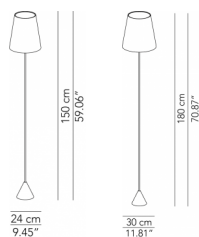

## Technical features

products: Lucilla Small table lamp  
design: Paolo Grasselli 2009

<b>Small table lamp</b>	ø 17 x 45 cm	lamp type 1xE14 max watt 42 W HES	LUCETP042C01
<b>Console lamp</b>	ø 17 x 55 cm	lamp type 1xE14 max watt 42 W HES	LUCECN056C01
<b>Office lamp - without switch</b>	ø 17 x 50 cm	lamp type 1xE14 max watt 42 W HES	LUCEOF052C01
<b>Office lamp - with switch</b>	ø 17 x 50 cm	lamp type 1xE14 max watt 42 W HES	LUCEOF052C06

Technical features

products: Lucilla Table lamp  
design: Paolo Grasselli 2009

**Table lamp**

ø 24 x 68 cm

lamp type 1xE27  
max watt 52 W

LUCETA068C01

---

24 cm  
9.45\"/>

## Technical features

products: Lucilla Reading lamp  
design: Paolo Grasselli 2009

<b>Reading lamp</b>	∅ 24 x 150 cm	lamp type 1xE27 max watt 52 W	LUCEPT150C01
<b>Floor lamp</b>	∅ 30 x 180 cm	lamp type 1xE27 max watt 70 W HES	LUCEPT180C01

## Technical features

products: Lucilla Wall lamp without switch

design: Paolo Grasselli 2009

<b>Wall lamp without switch</b>	∅ 17 x 24 x 26 cm 0,4 Kg	lamp type 1xE14 max watt 42 W HES	LUCEAP017C01
<b>Wall lamp with switch</b>	∅ 17 x 24 x 26 cm 0,4 Kg	lamp type 1xE14 max watt 42 W HES	LUCEAP017C06