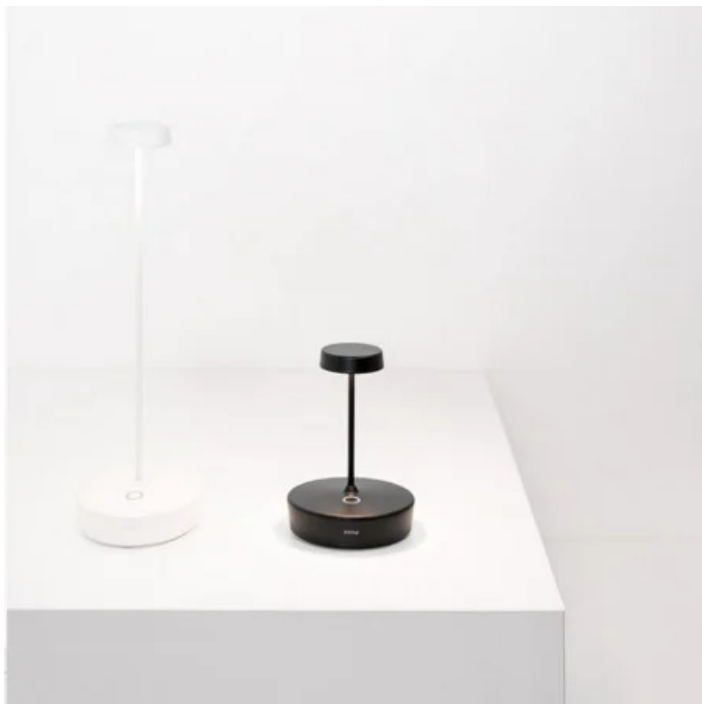

Swap mini _Table lamp

Cordless, rechargeable, battery table lamp. A touch control on the base allows you to switch the light on and adjust its intensity. And thanks to its high IP rating, the lamp can also be used outdoors (except for the models with a galvanized finish that are not recommended for continuous outdoor use). An electronic control system monitors and indicates the remaining battery power to ensure recharging is optimized and always performed correctly. The lamp comes with a contact charging base. Battery charger not included. The lamp can be customized with a ceramic cover that can be purchased separately.

Ø 4,9 cm
Ø 1,9 in

14,8 cm
5,8 in

1,4 cm
0,6 in
2,8 cm
1,1 in

Ø 10 cm
Ø 3,9 in

LED

dimmable

IP65

LD1131

	Black	N3		White	B3
	Polished chrome	C3		Polished gold	O3
<small>Not suitable for outdoor use</small>			<small>Not suitable for outdoor use</small>		
	Corten	R3			

DESIGN IN ITALY BY ZAFFERANO SRL, MADE IN PRC

Ø 7.5 cm • 1.3 cm • IP20
• 5Vdc max.2A • 50/60 Hz

■ Black