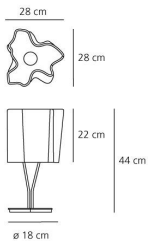

Logico Mini table Silk gloss/Chrome

Gerhard Reichert, Michele De Lucchi

IP20     

LUMINAIRE

- Watt: **70W**
- Voltage: **220V-240V**
- Delivered lumens output: **1083lm**
- CCT: **2900K**
- Efficiency: **92%**
- Efficacy: **15.48lm/W**
- CRI: **100**

Notes

Equipped with a touch dimmer to adjust the light intensity.

DESCRIPTION

Materials: Chromed zinc-alloy base, chrome-plated steel structure; blown glass diffuser with polished-silk finish. Three layers blown glass (crystal + silk + crystal) in a mold which is upside down to assure structural consistence to glass. Logico tavolo and Logico tavolo mini have a touch dimmer to adjust the light intensity.

PRODUCT CODE: 0700120A

FEATURES

- Article Code: **0700120A**
- Colour: **Silk gloss / Chrome**
- Installation: **Table**
- Material: **blown glass, steel, zamak**
- Series: **Design Collection**
- Environment: **Indoor**
- Area contract: **Hospitality, Office**
- Emission: **Diffused And Direct**
- design by: **Gerhard Reichert, Michele De Lucchi**

DIMENSIONS

- Length: **cm 28**
- Width: **cm 28**
- Height: **cm 44**
- Base Diameter: **cm 18**
- Impact Resistance: **N/D**
- Glow Wire Test: **N/D°**

NOT INCLUDED SOURCES

- Category: **HALO**
- Number: **3**
- Lbs: **D45**
- Watt: **30W**
- Socket: **E14**