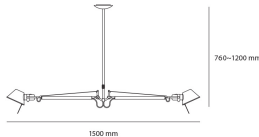

Tolomeo Suspension 2 Bracci

Michele De Lucchi, Giancarlo Fassina

IP20   

LUMINAIRE

- Watt: **154W**
- Voltage: **220V-240V**
- Delivered lumens output: **1376lm**
- CCT: **0K**
- Efficiency: **58%**
- Efficacy: **8.93lm/W**
- CRI: **100**

Notes

Possibility to mount LED source on E27 Socket

DESCRIPTION

Cantilevered arms in polished aluminium; diffuser in matt anodised aluminium; joints in polished aluminium. The code refers to the luminaire's body only

DIMENSIONS

- Width: **cm 150**
- Height: **cm 76**
- Max Height from ceiling: **cm 120**

NOT INCLUDED SOURCES

- Category: **HALO**
- Number: **2**
- Lbs: **A60**
- Watt: **77W**
- Socket: **E27**
- Color Rendering: **1a**
- Color temperature (K): **2900K**
- Duration (h): **1000h**